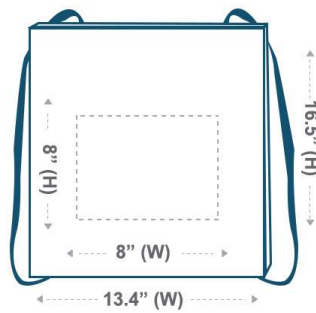

TOTE BAG TEMPLATE

CUSTOM TOTE BAG PRINTABLE AREA

13.4" (W) X 16.5" (H) Drawstring Bag

Maximum Imprint Area: 8" (W) X 8" (H)