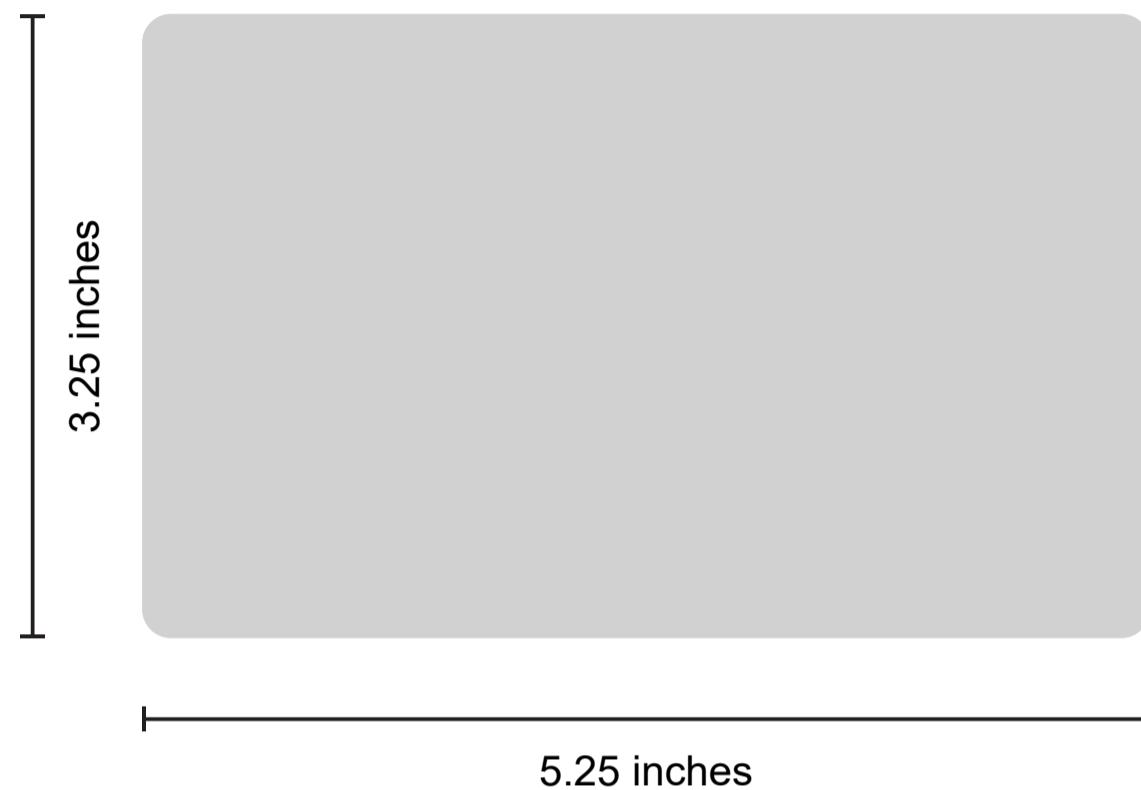

Custom Super Absorbent Bar Coaster (Pcs)

Front