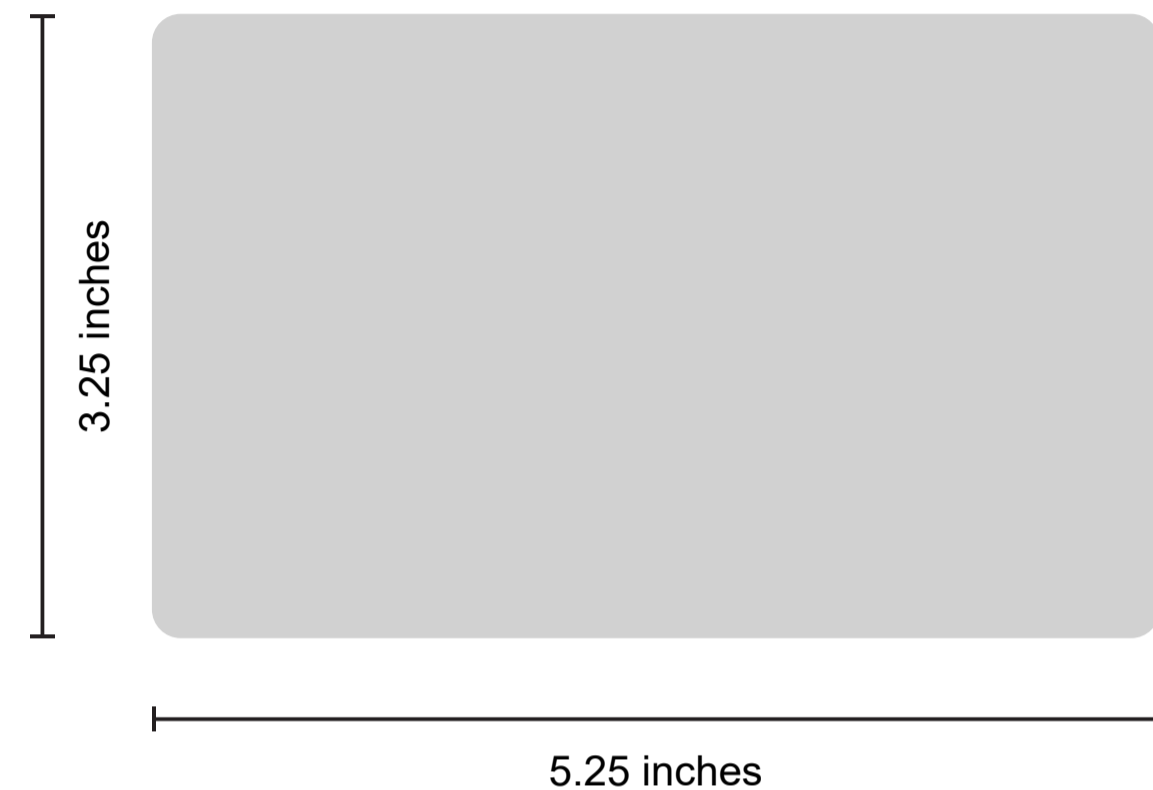

Back

ORDER DETAILS

Coaster Shape: Rectangle

Coaster Size:

Quantity:

Coaster Color:

Thickness:

Printing Option:

Imprint Style:

Packaging Style:

Order Number: