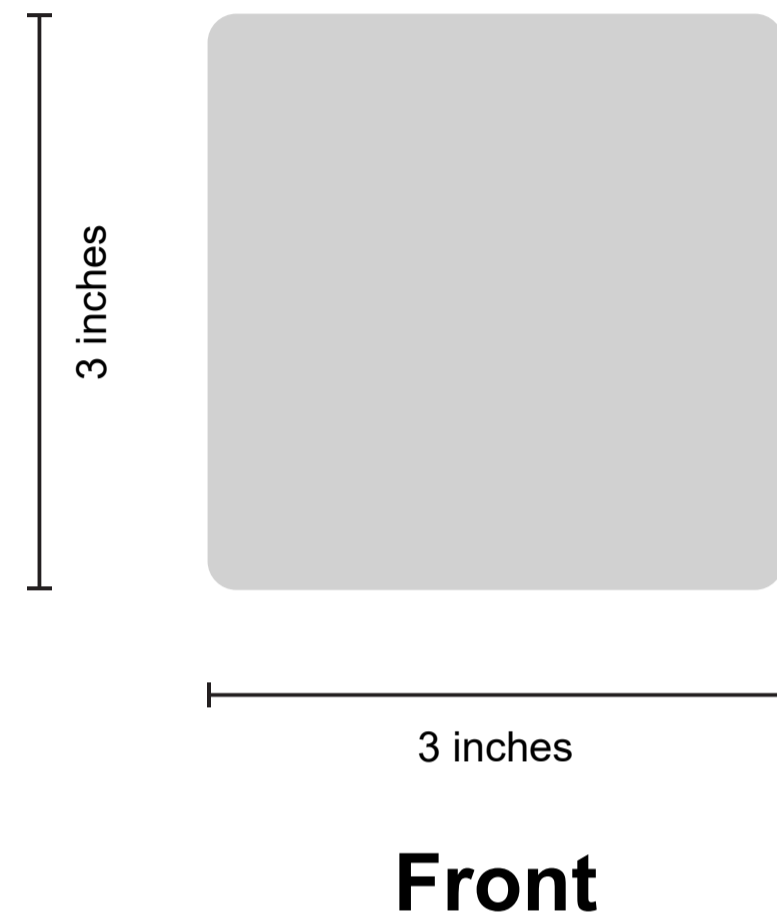

Custom Super Absorbent Bar Coaster (Pcs)

ORDER DETAILS

Coaster Shape: Square

Coaster Size:

Quantity:

Coaster Color:

Thickness:

Printing Option:

Imprint Style:

Packaging Style:

Order Number:

Custom Super Absorbent Bar Coaster (Pcs)

ORDER DETAILS

Coaster Shape: Custom

Coaster Size:

Quantity: