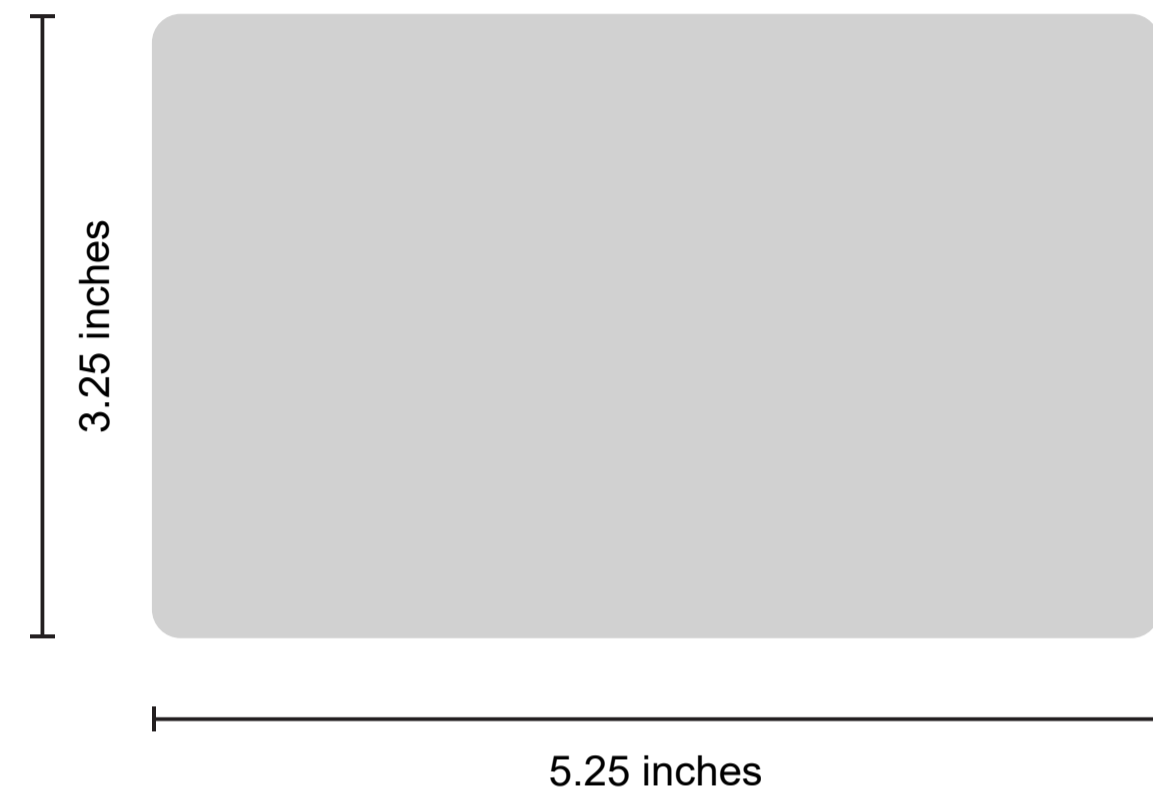

Back

ORDER DETAILS

Coaster Shape: Rectangle

Coaster Size:

Quantity:

Coaster Color:

Thickness:

Printing Option:

Imprint Style

Packaging Style:

Order Number: