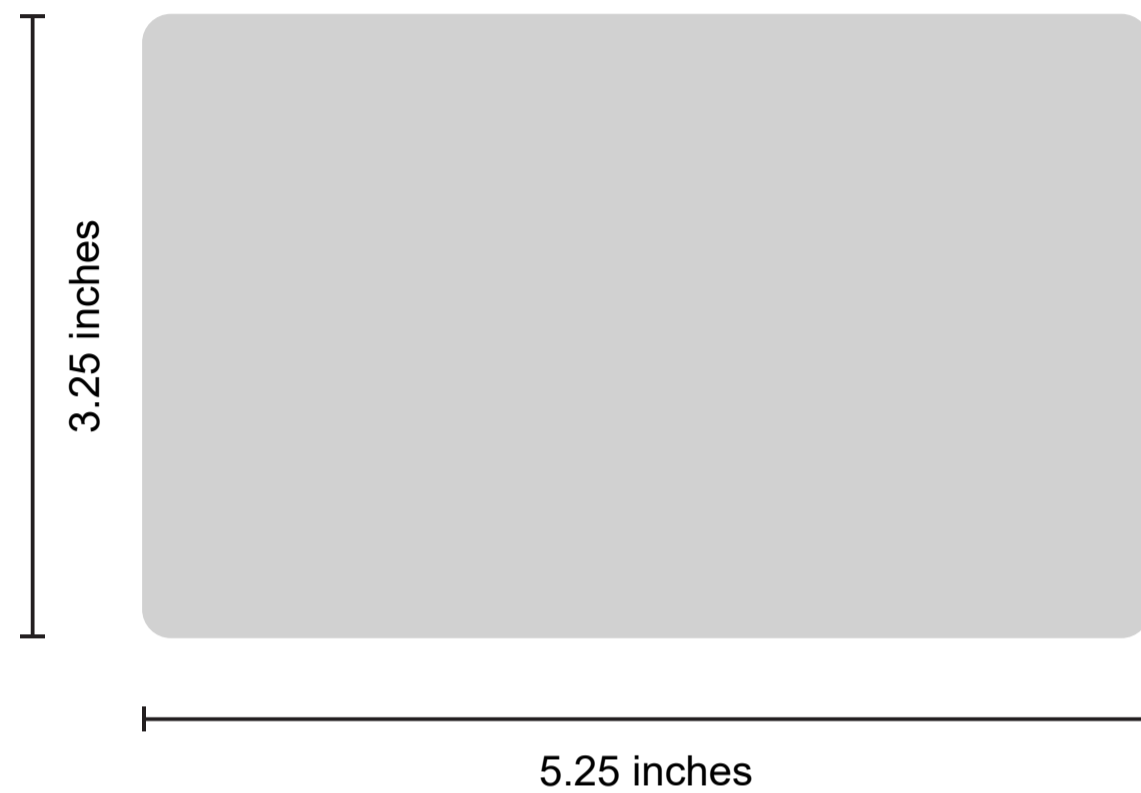

Custom Pulpboard Coasters (Pcs)

Front