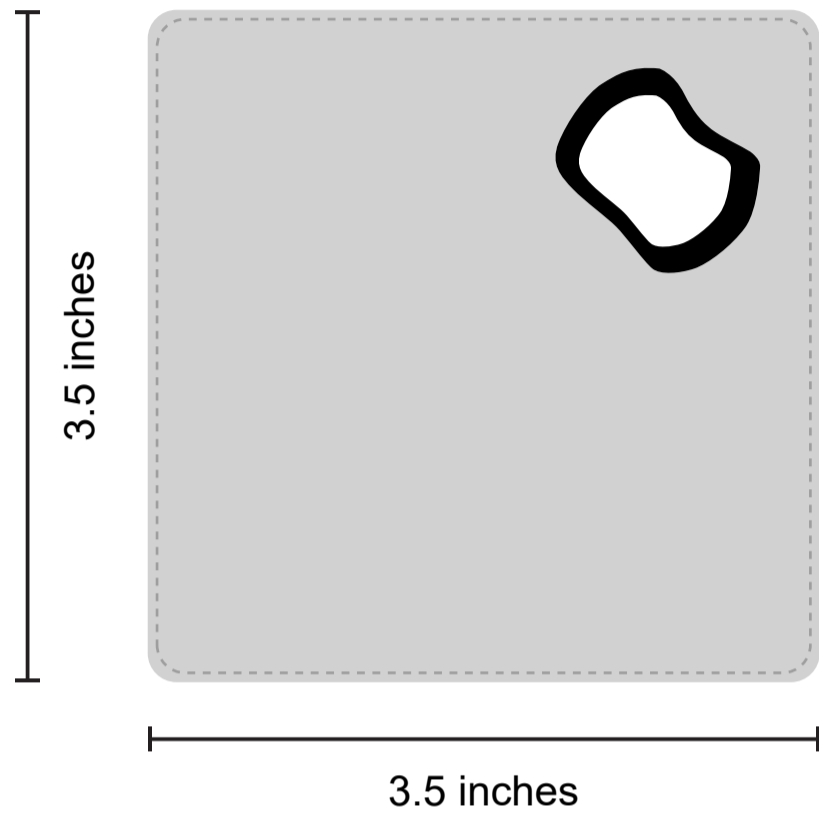

# Custom Leather Bottle Opener Coaster (Pcs)

**Front**

**Back**

## ORDER DETAILS

Coaster Shape: Square

Coaster Size: 3.5"

Quantity:

Thickness:

Coaster Color:

Printing Style:

Printing Option:

Packaging Style:

Order Number:

**Leather Bottle Opener Coaster: For Reference Only**