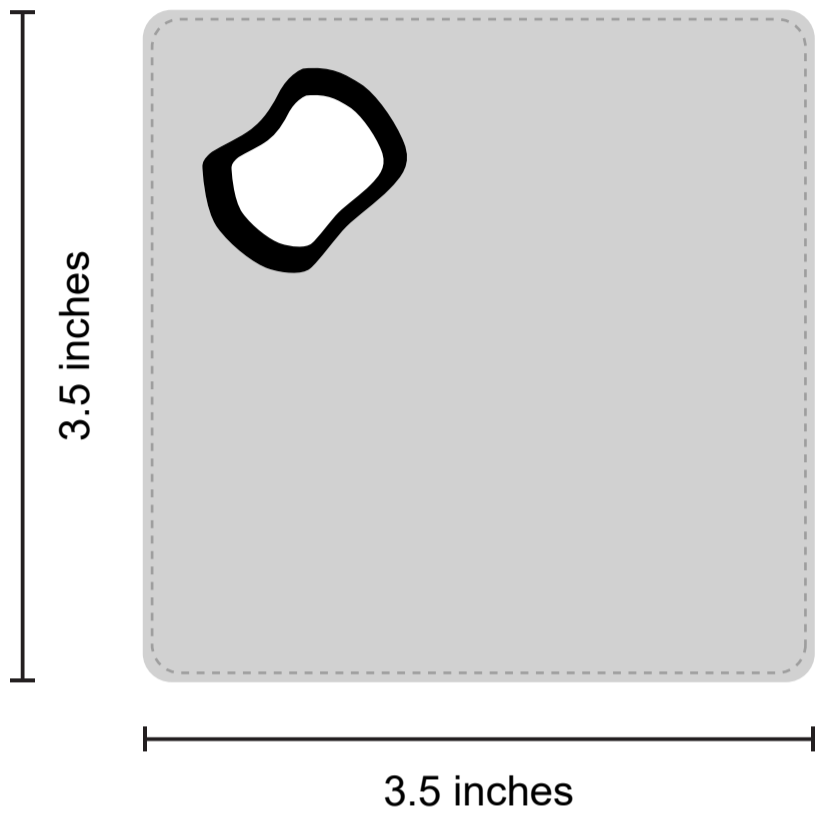

# Custom Leather Bottle Opener Coaster (Pcs)

**Front**

**Back**

## ORDER DETAILS

Coaster Shape: Square

Coaster Size: 3.5"

Quantity:

Thickness:

Coaster Color:

Printing Style:

Printing Option:

Packaging Style:

Order Number:

**Leather Bottle Opener Coaster: For Reference Only**