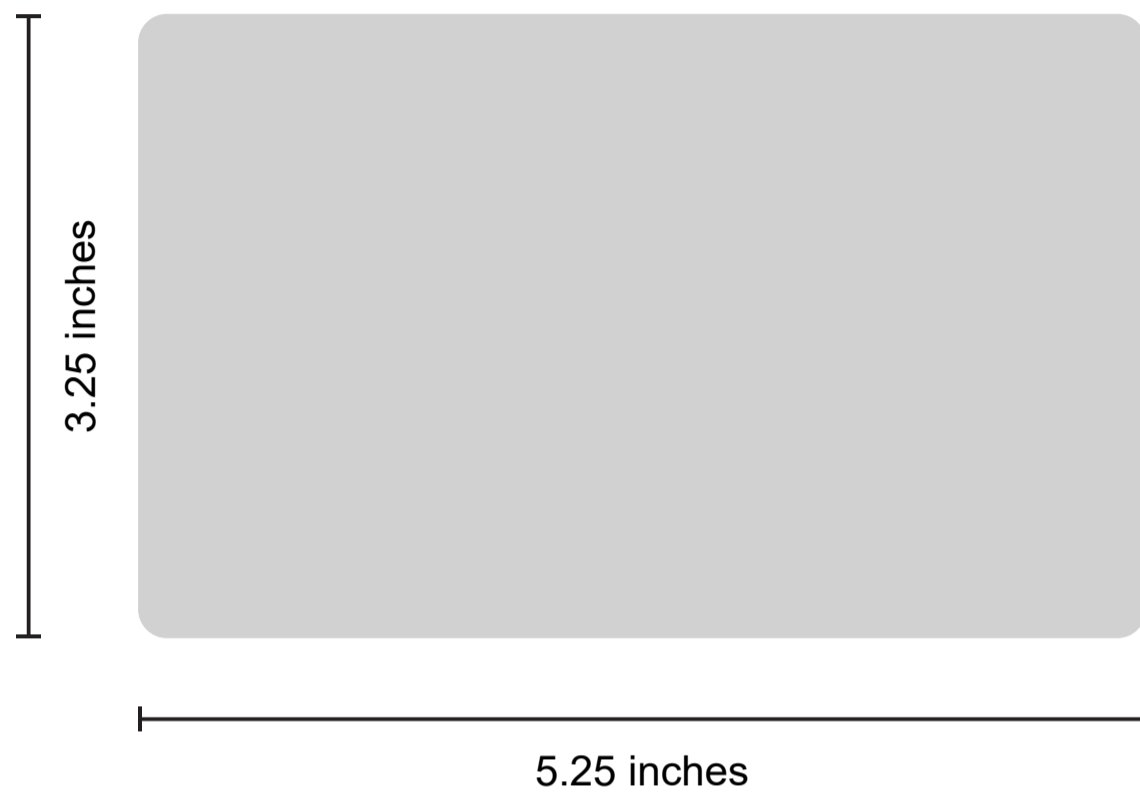

Custom Absorbent Felt Coaster (Pcs)

Front