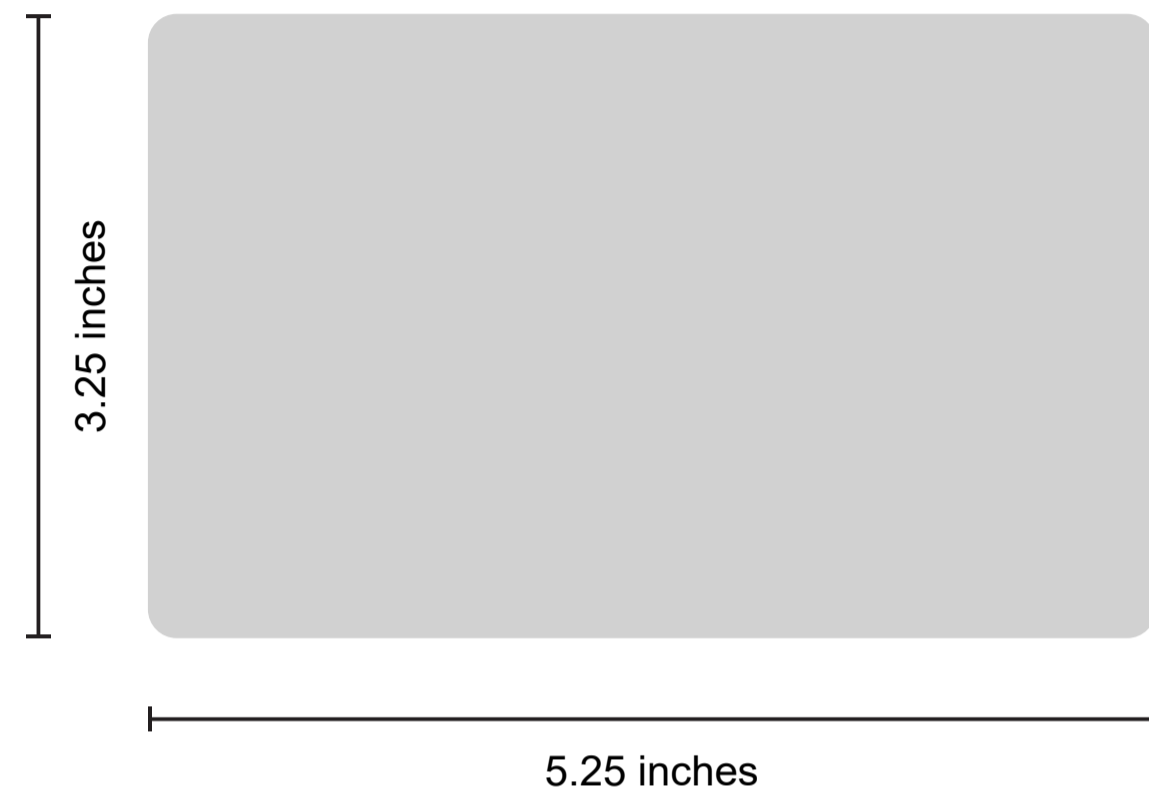

Back

ORDER DETAILS

Coaster Shape: Rectangle

Coaster Size:

Quantity:

Coaster Color:

Thickness:

Printing Style:

Printing Option:

Packaging Style:

Order Number: