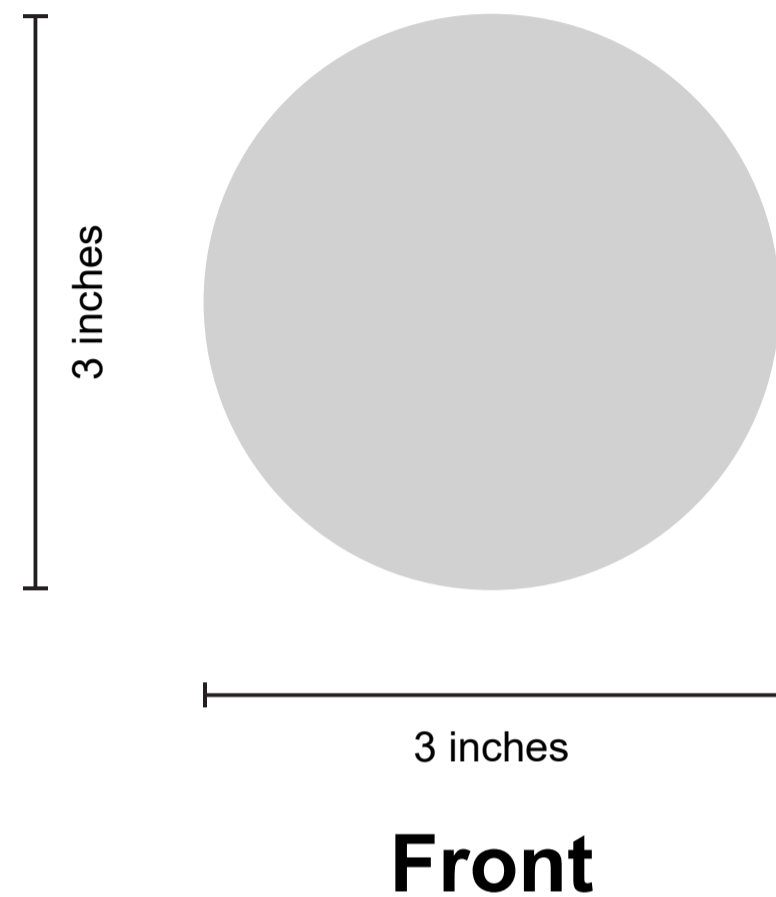

Custom Absorbent Felt Coaster (Pcs)

ORDER DETAILS

Coaster Shape: Square

Coaster Size:

Quantity:

Coaster Color:

Thickness:

Printing Style:

Printing Option:

Packaging Style:

Order Number:

Custom Absorbent Felt Coaster (Pcs)

ORDER DETAILS

Coaster Shape: Round

Coaster Size:

Quantity: