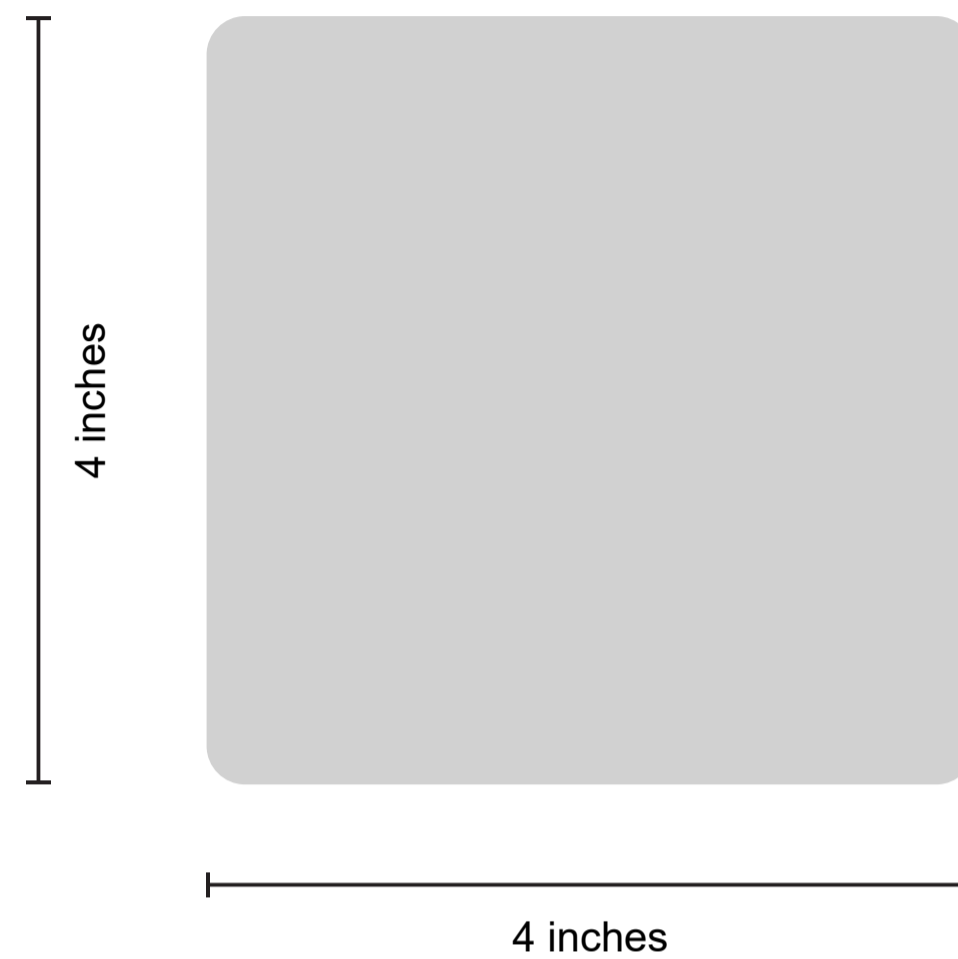

Custom Stainless Steel Coaster (Pcs)

Front

Back

ORDER DETAILS

Coaster Shape: Round

Coaster Size: 4"

Quantity:

Coaster Color:

Thickness: 3mm

Printing Style: Laser Engraved

Packaging Style:

Order Number:

Custom Stainless Steel Coaster (Pcs)

Front

Back

ORDER DETAILS

Coaster Shape: Square

Coaster Size: 4"

Quantity:

Coaster Color:

Thickness: 3mm

Printing Style: Laser Engraved

Packaging Style:

Order Number: