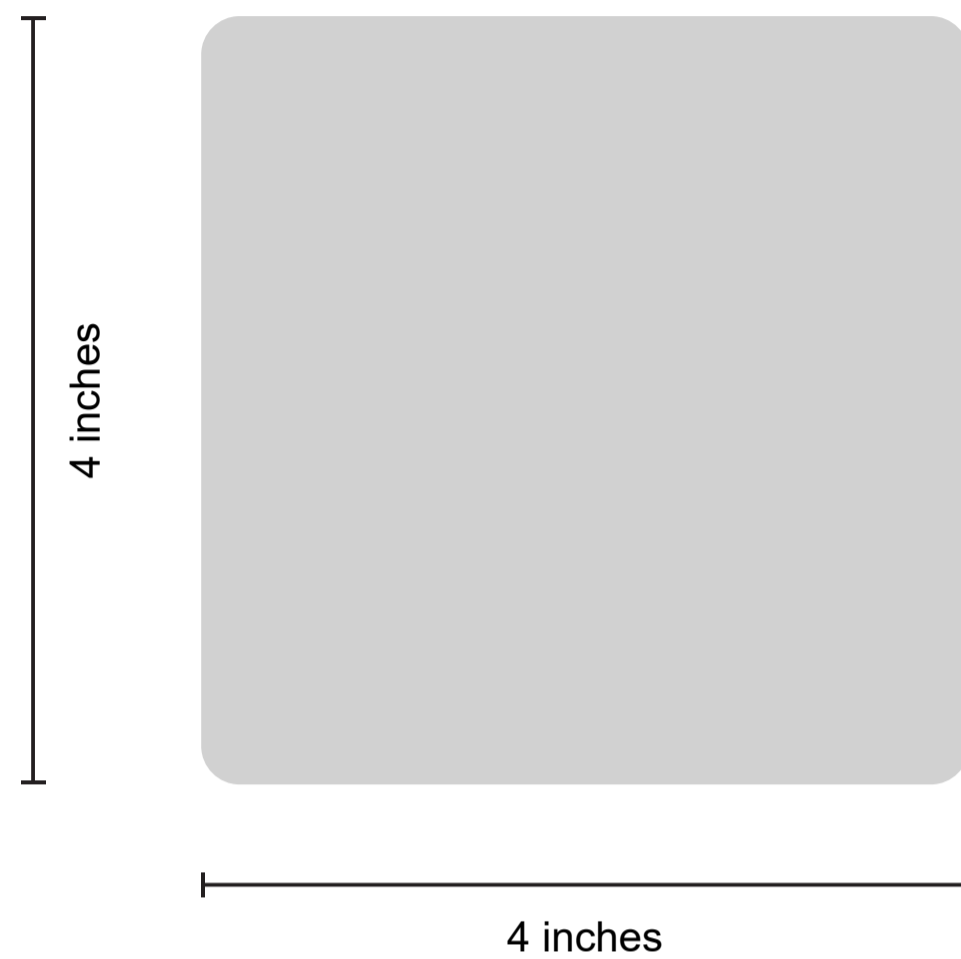

Custom Stainless Steel Coaster (Pcs)

Front

Back

ORDER DETAILS

Coaster Shape: Round

Coaster Size: 4"

Quantity:

Coaster Color:

Thickness: 3mm

Printing Style: Laser Engraved

Packaging Style:

Order Number:

Custom Stainless Steel Coaster (Pcs)

Front

Back

ORDER DETAILS

Coaster Shape: Square

Coaster Size: 4"

Quantity:

Coaster Color:

Thickness: 3mm

Printing Style: Laser Engraved

Packaging Style:

Order Number: