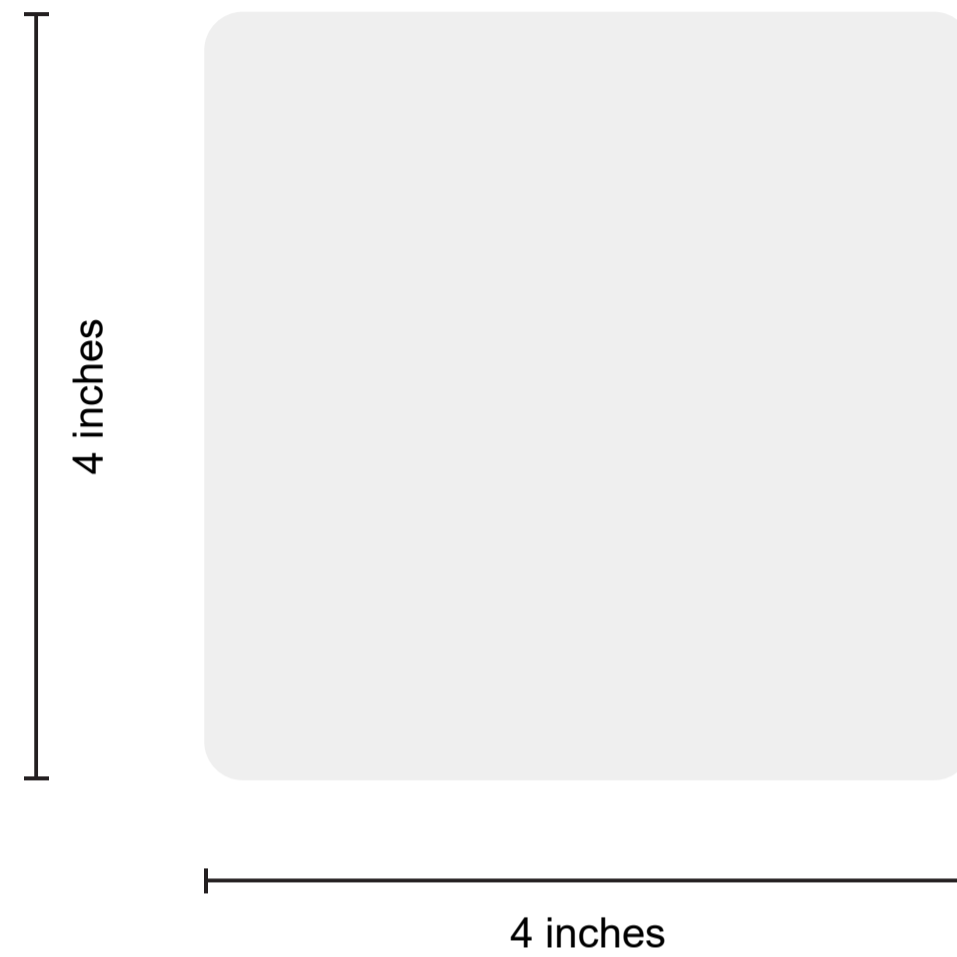

Custom Crystal Carving Coaster (Pcs)

Front

ORDER DETAILS

Coaster Shape: Square

Coaster Size: 4"

Quantity:

Printing Option: Front Side Only

Packaging Style: