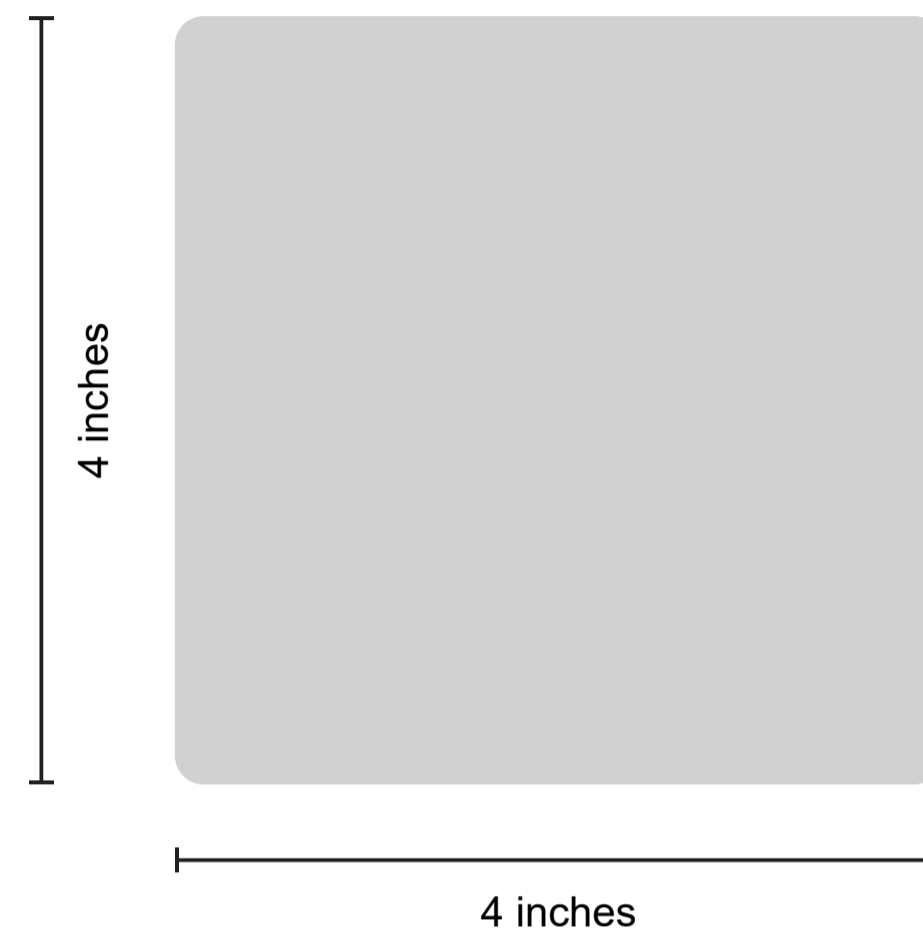

Custom Ceramic Coasters (Pcs)

Front

Back

ORDER DETAILS

Coaster Shape: Square

Coaster Size: 4"

Quantity:

Coaster Color:

Thickness:

Printing Option:

Printing Style

Packaging Style:

Order Number:

Custom Ceramic Coasters (Pcs)

Front

Back

ORDER DETAILS

Coaster Shape: Round

Coaster Size: 4"

Quantity:

Coaster Color:

Thickness:

Printing Option:

Printing Style