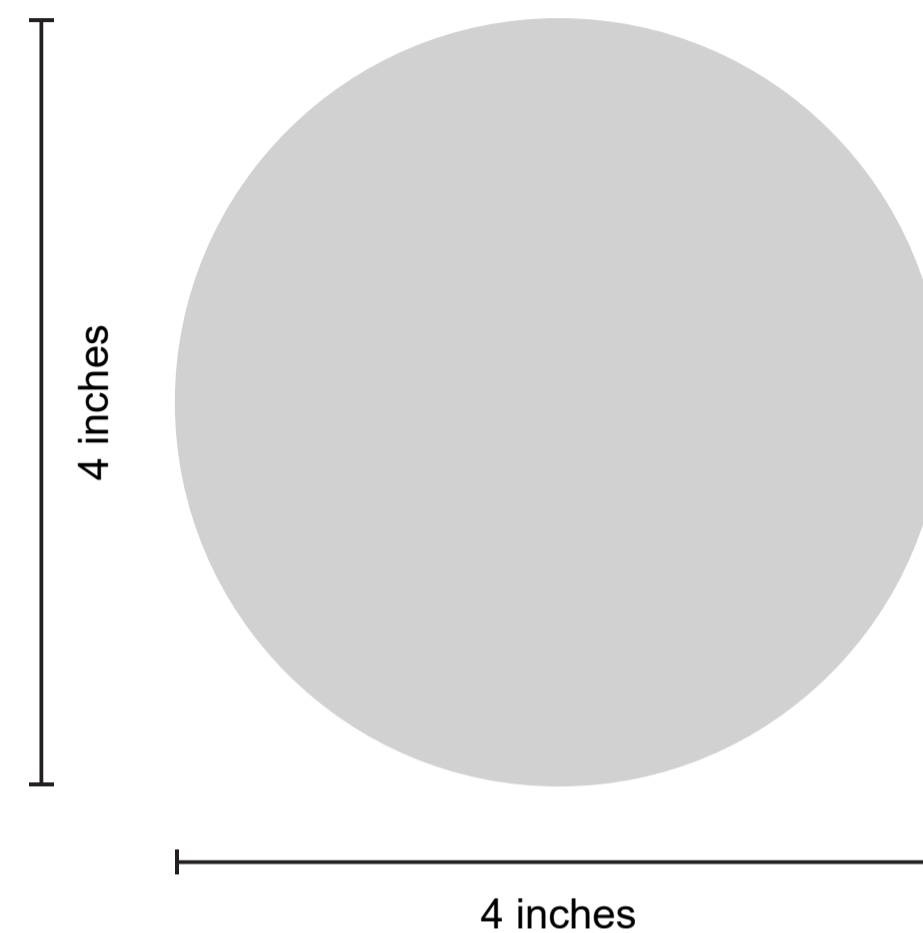

Custom Ceramic Coasters (Pcs)

Front

Back

ORDER DETAILS

Coaster Shape: Square

Coaster Size: 4"

Quantity:

Coaster Color:

Thickness:

Printing Option:

Printing Style

Packaging Style:

Order Number:

Custom Ceramic Coasters (Pcs)

Front

Back

ORDER DETAILS

Coaster Shape: Round

Coaster Size: 4"

Quantity:

Coaster Color:

Thickness:

Printing Option:

Printing Style