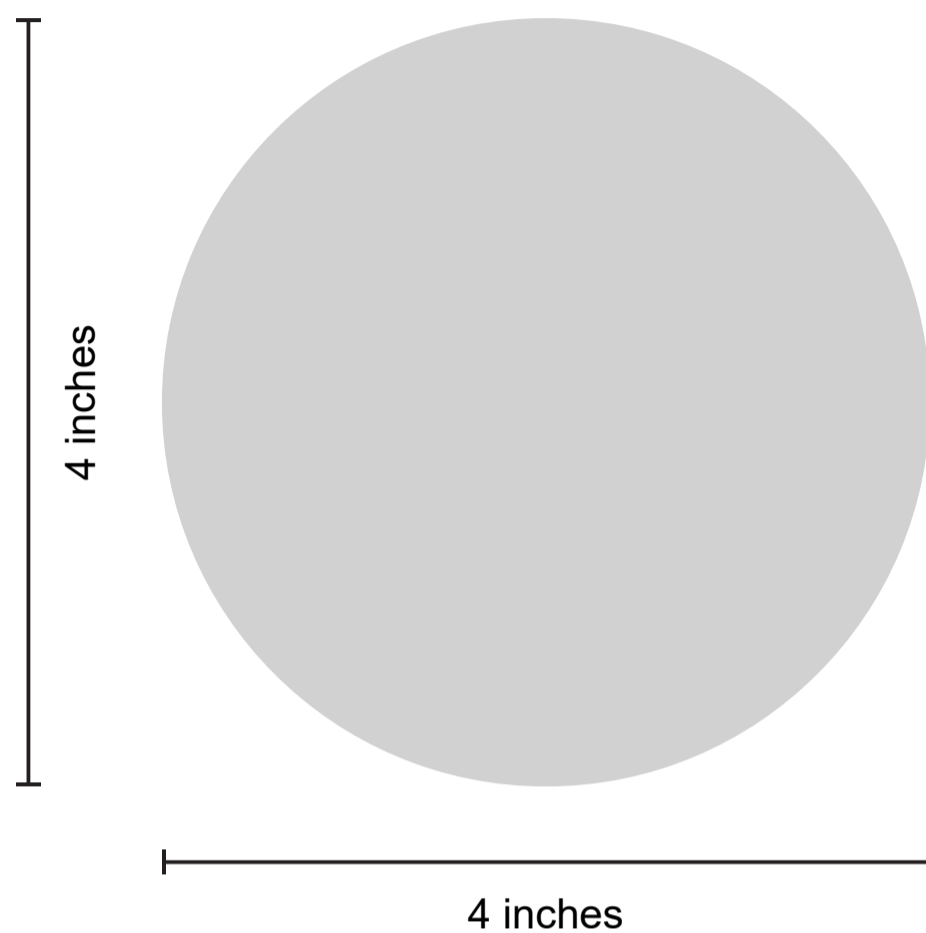

Custom Ceramic Coasters (Pcs)

Front

Back

ORDER DETAILS

Coaster Shape: Square

Coaster Size: 4"

Quantity:

Coaster Color:

Thickness:

Printing Option:

Printing Style

Packaging Style:

Order Number:

Custom Ceramic Coasters (Pcs)

Front

Back

ORDER DETAILS

Coaster Shape: Round

Coaster Size: 4"

Quantity:

Coaster Color:

Thickness:

Printing Option:

Printing Style