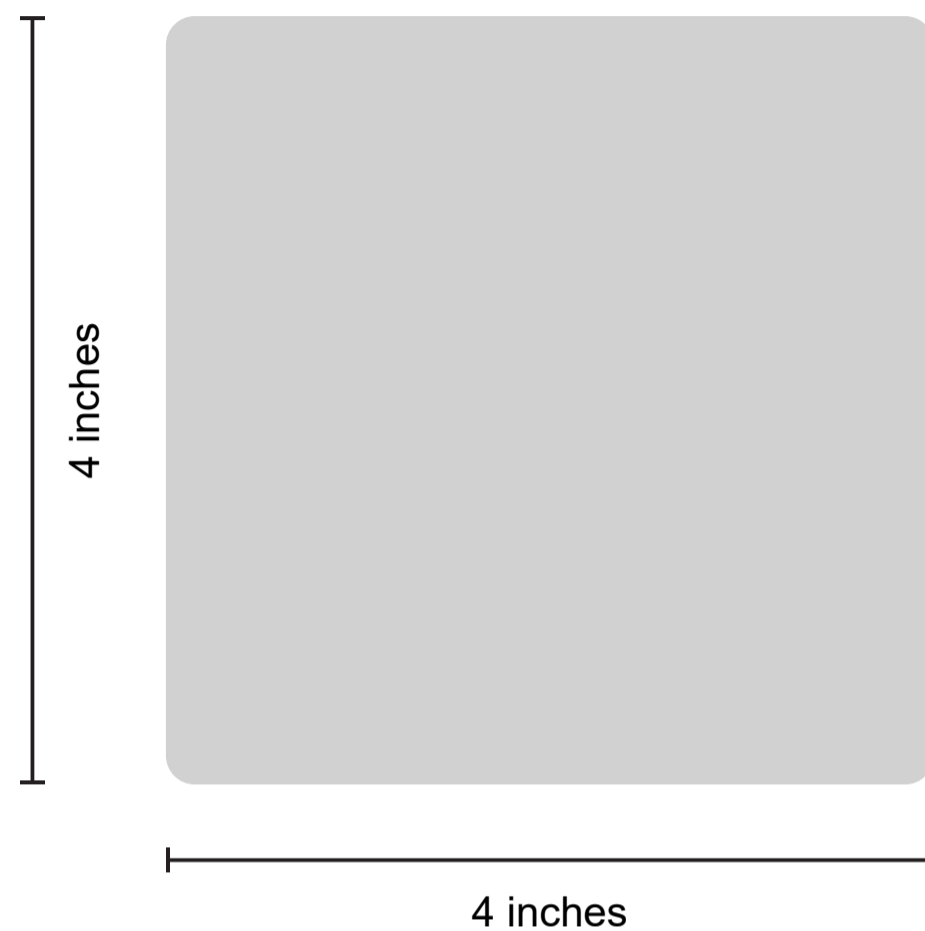

Custom Ceramic Coasters (Pcs)

Front

Back

ORDER DETAILS

Coaster Shape: Square

Coaster Size: 4"

Quantity:

Coaster Color:

Thickness:

Printing Option:

Printing Style

Packaging Style:

Order Number:

Custom Ceramic Coasters (Pcs)

Front

Back

ORDER DETAILS

Coaster Shape: Round

Coaster Size: 4"

Quantity:

Coaster Color:

Thickness:

Printing Option:

Printing Style