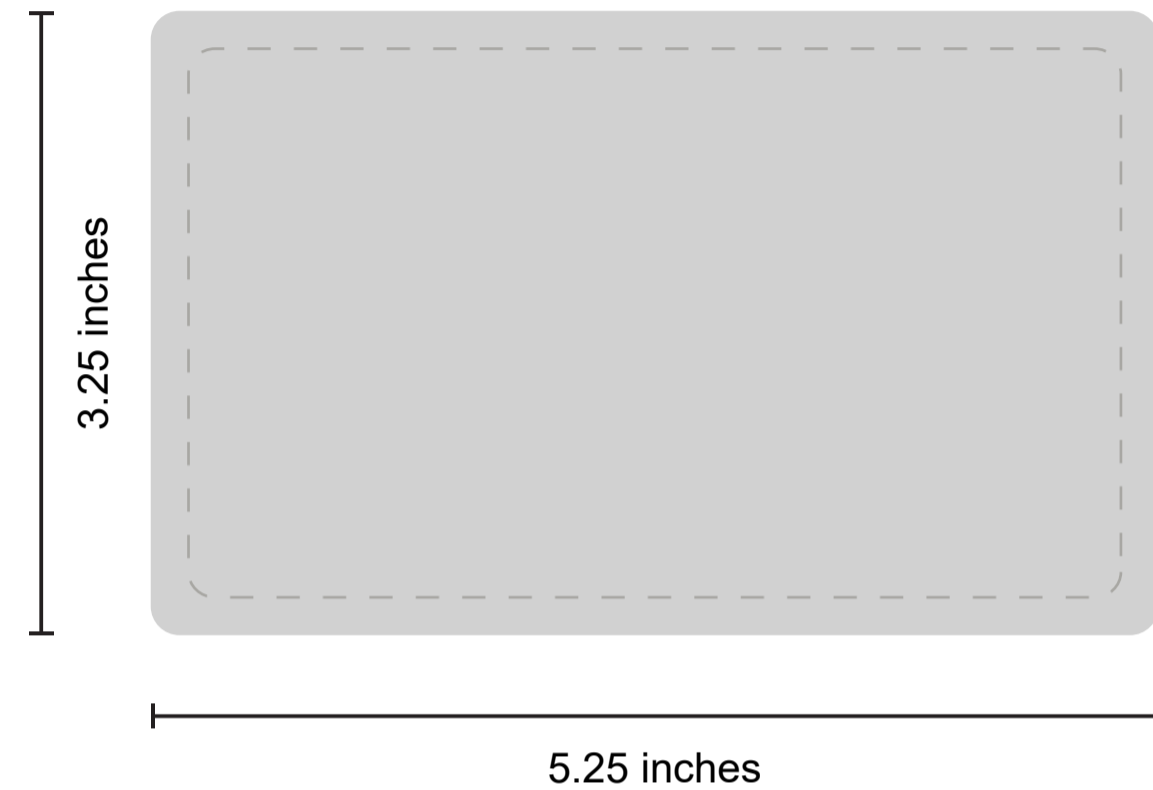

Custom Cork Coasters (Pcs)

Front

Back

ORDER DETAILS

Coaster Shape: Rectangle

Coaster Size:

Quantity:

Thickness:

Epoxy Coating:

Printing Option:

Number of Imprint Colors

Packaging Style:

Order Number:

Cork Coaster: For Reference Only

Custom Cork Coasters (Pcs)

Front

Back

ORDER DETAILS

Coaster Shape: Round

Coaster Size:

Quantity:

Thickness:

Epoxy Coating:

Printing Option: