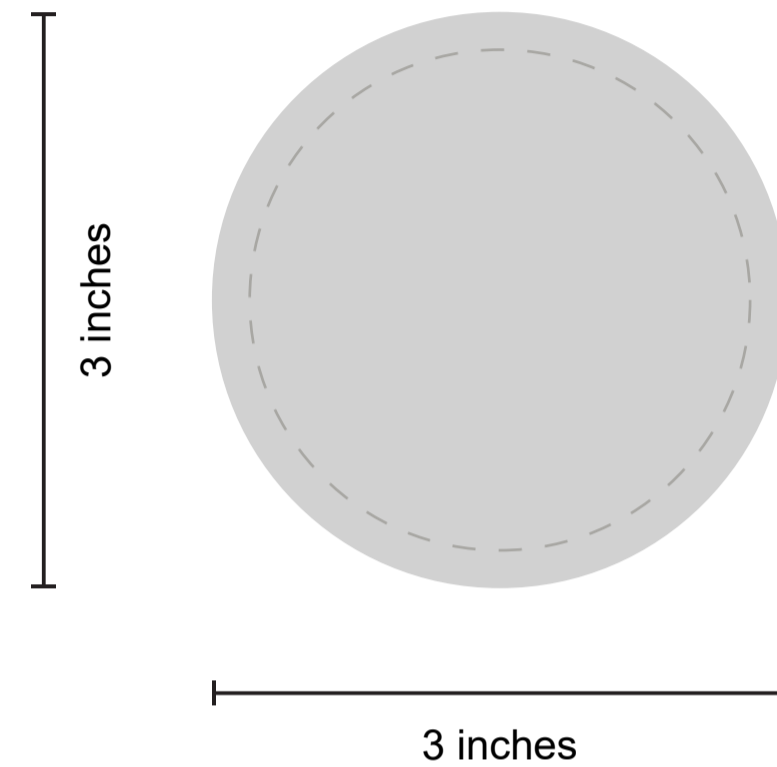

Custom Cork Coasters (Pcs)

Front

Back

ORDER DETAILS

Coaster Shape: Rectangle

Coaster Size:

Quantity:

Thickness:

Epoxy Coating:

Printing Option:

Number of Imprint Colors

Packaging Style:

Order Number:

Cork Coaster: For Reference Only

Custom Cork Coasters (Pcs)

Front

Back

ORDER DETAILS

Coaster Shape: Round

Coaster Size:

Quantity:

Thickness:

Epoxy Coating:

Printing Option: