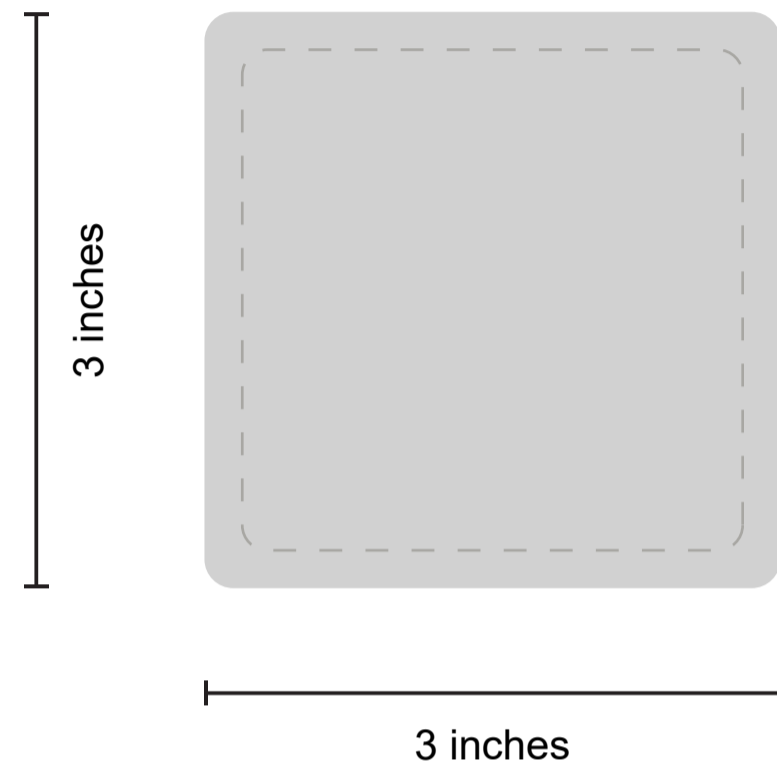

Back

ORDER DETAILS

Coaster Shape: Round

Coaster Size:

Quantity:

Thickness:

Epoxy Coating:

Printing Option:

Number of Imprint Colors

Packaging Style:

Order Number:

Cork Coaster: For Reference Only

Custom Cork Coasters (Pcs)

Front

Back

ORDER DETAILS

Coaster Shape: Square

Coaster Size:

Quantity:

Thickness:

Epoxy Coating:

Printing Option:

Number of Imprint Colors

Packaging Style: