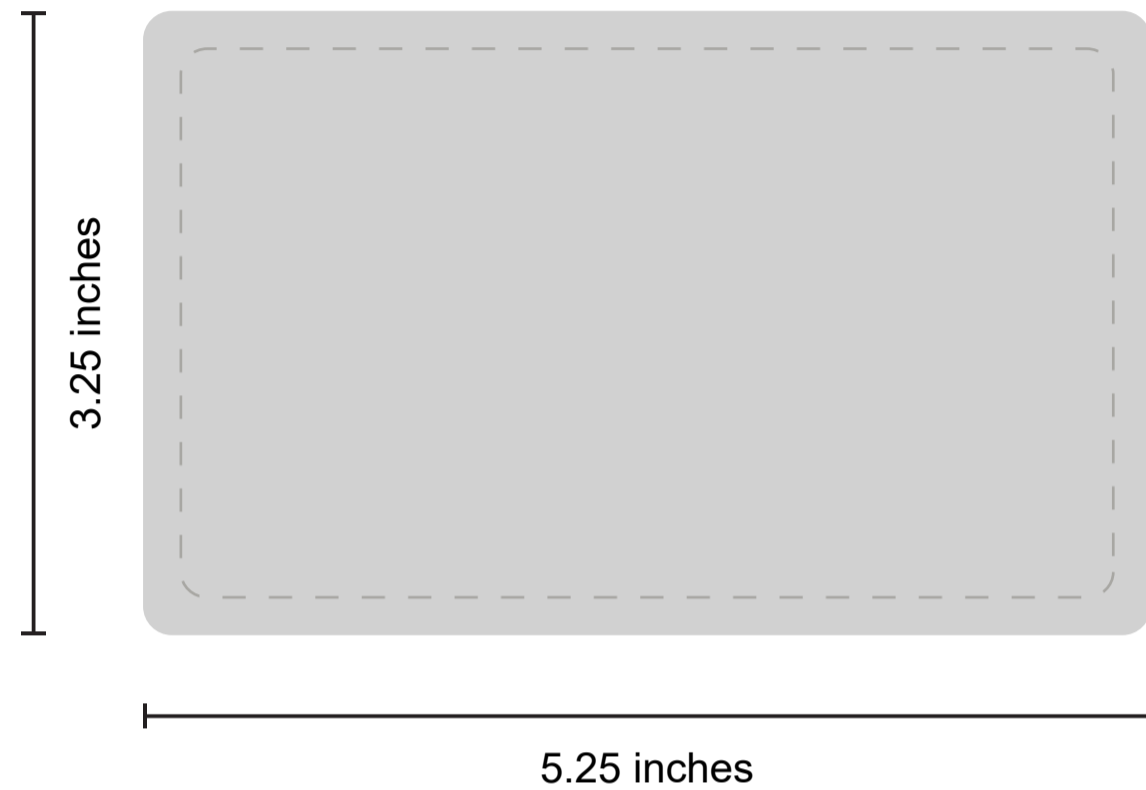

Custom Cork Coasters (Pcs)

Front

Back

ORDER DETAILS

Coaster Shape: Rectangle

Coaster Size:

Quantity:

Thickness:

Epoxy Coating:

Printing Option:

Number of Imprint Colors

Packaging Style:

Order Number:

Cork Coaster: For Reference Only

Custom Cork Coasters (Pcs)

Front

Back

ORDER DETAILS

Coaster Shape: Round

Coaster Size:

Quantity:

Thickness:

Epoxy Coating:

Printing Option: