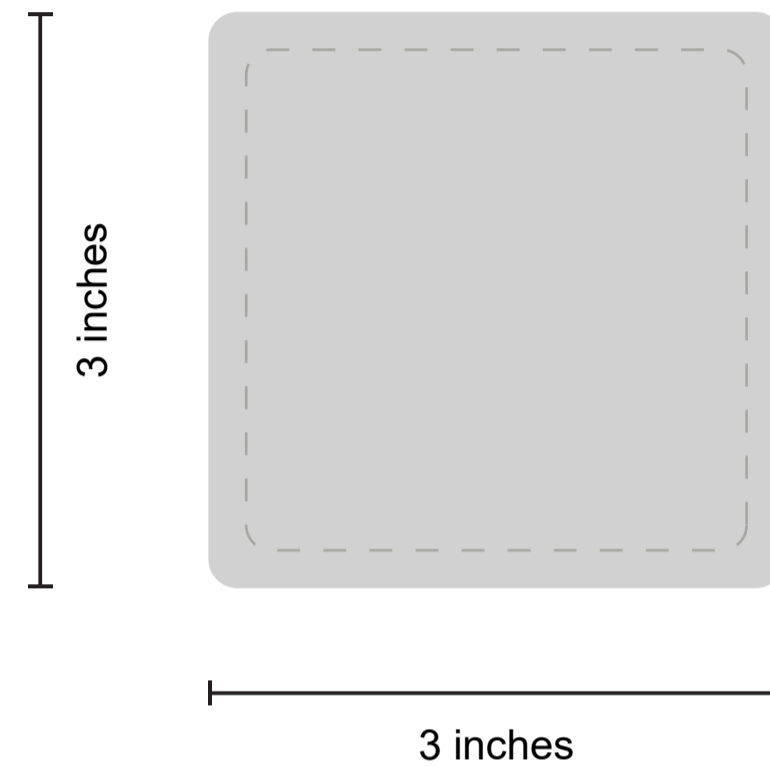

Back

ORDER DETAILS

Coaster Shape: Round

Coaster Size:

Quantity:

Thickness:

Epoxy Coating:

Printing Option:

Number of Imprint Colors

Packaging Style:

Order Number:

Cork Coaster: For Reference Only

Custom Cork Coasters (Pcs)

Front

Back

ORDER DETAILS

Coaster Shape: Square

Coaster Size:

Quantity:

Thickness:

Epoxy Coating:

Printing Option:

Number of Imprint Colors

Packaging Style: