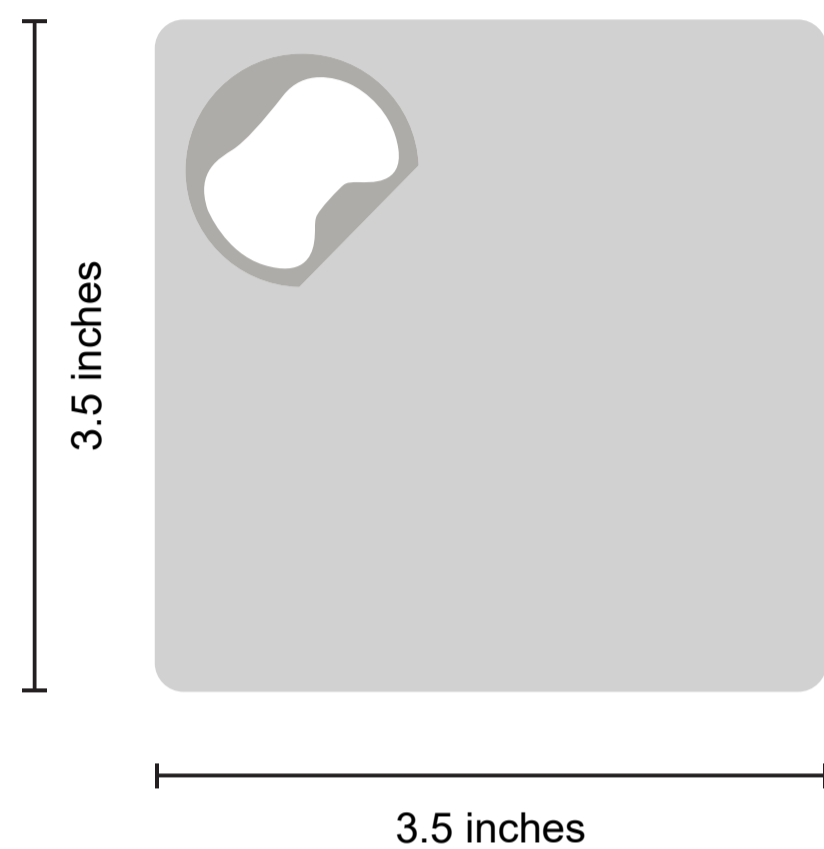

Custom Bottle Opener Coaster (Pcs)

Front

Back

ORDER DETAILS

Coaster Shape: Square

Coaster Size: 3.5"

Quantity:

Coaster Color:

Printing Option: Front Side Only

Packaging Style:

Order Number:

Bottle Opener Coaster: For Reference Only