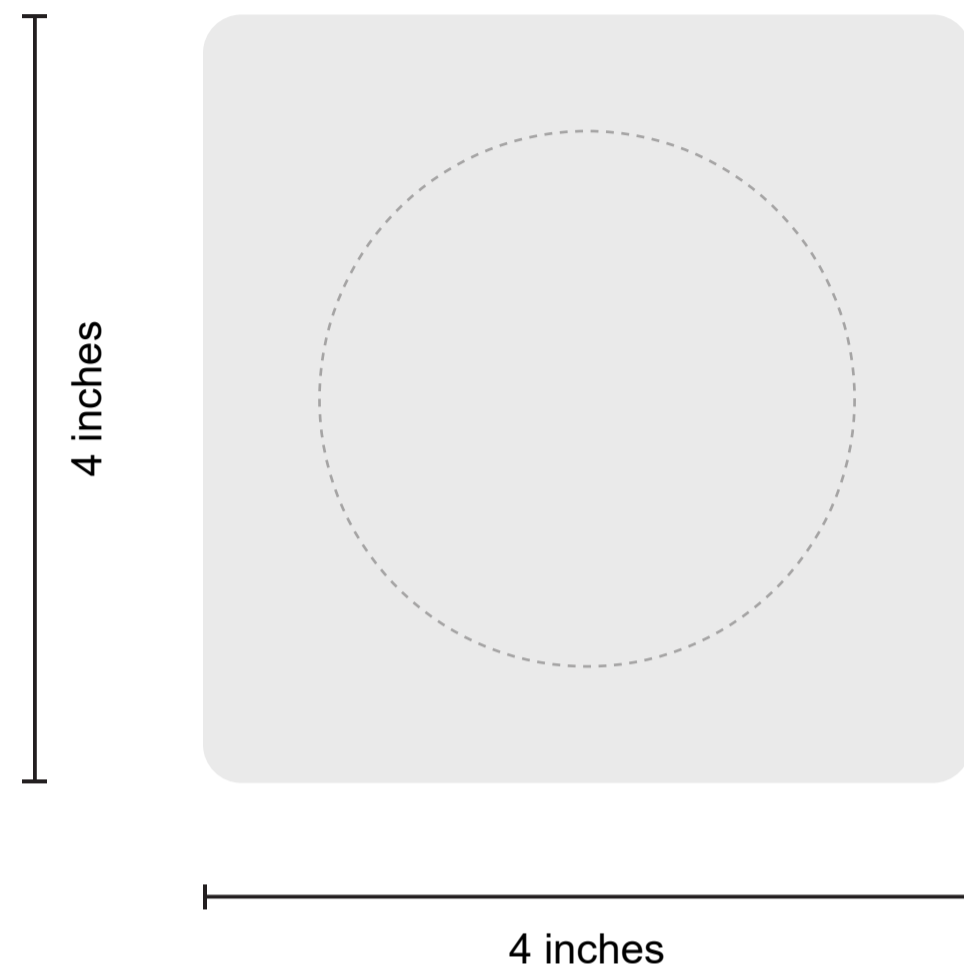

Custom Ebony Alloy Coaster (Pcs)

Front

Back

ORDER DETAILS

Coaster Shape: Square

Coaster Size: 4"

Quantity:

Printing Style:

Printing Option: Front Side Only

Packaging Style:

Order Number: