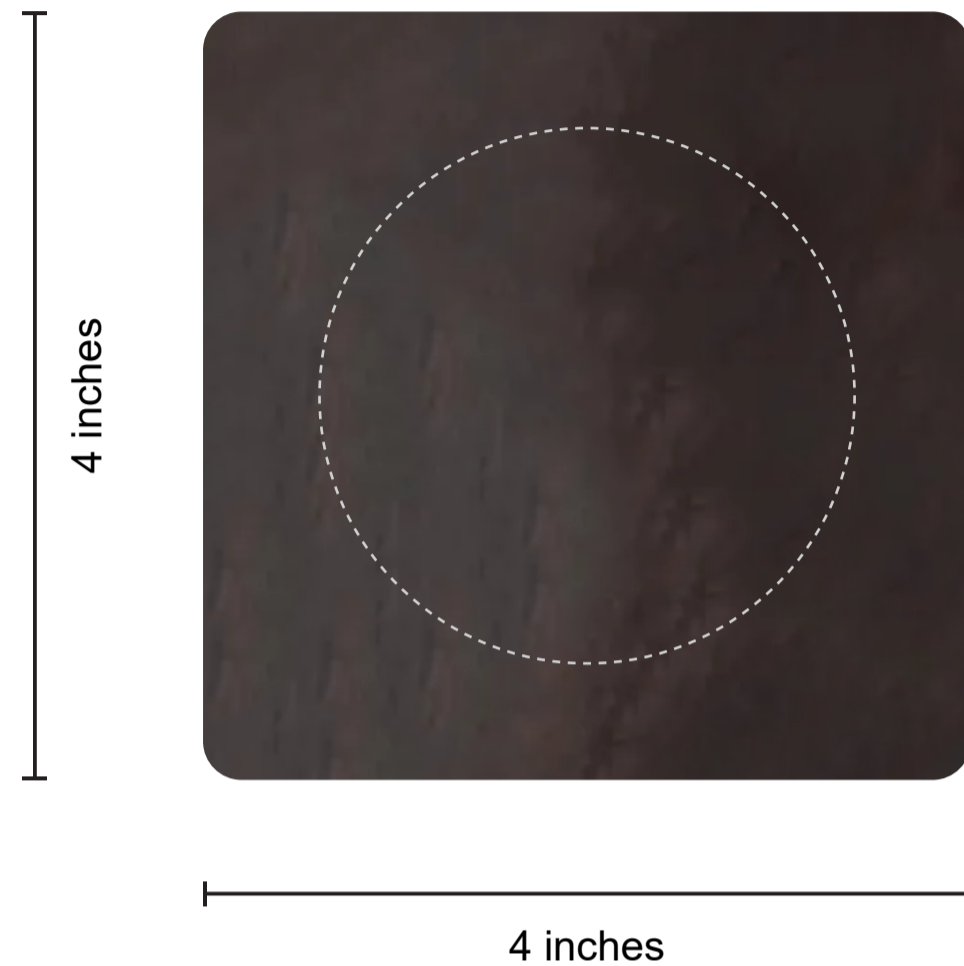

# Custom Ebony Alloy Coaster (Pcs)

**Front**

**Back**

## **ORDER DETAILS**

Coaster Shape: Square

Coaster Size: 4"

Quantity:

Printing Option: Front Side Only

Packaging Style:

Order Number: