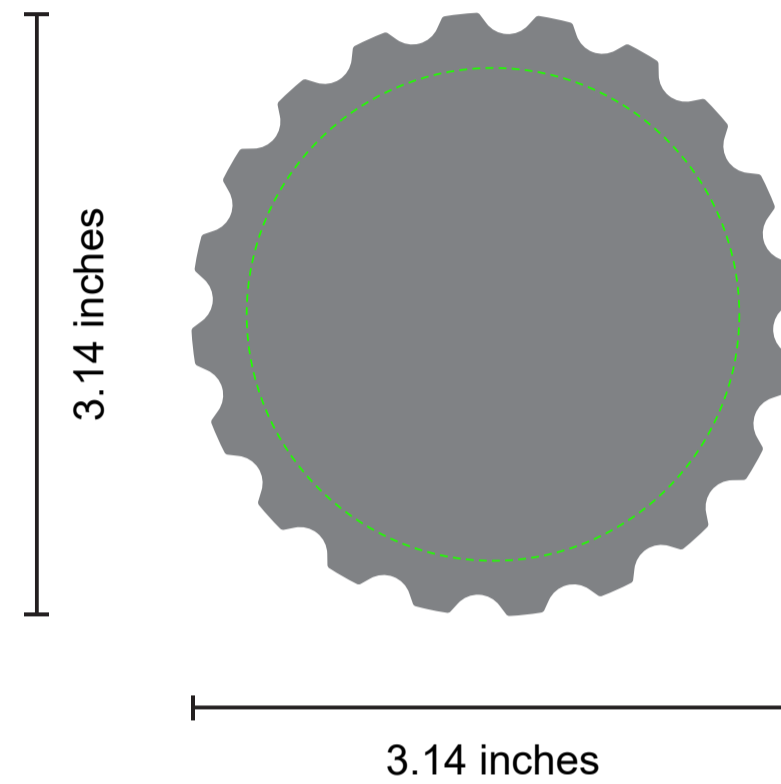

Custom Beer Cap Coaster (Pcs)

ORDER DETAILS

Coaster Shape:

Coaster Size: 3.14"

Quantity:

Thickness: 16mm

Packaging Style:

Order Number: