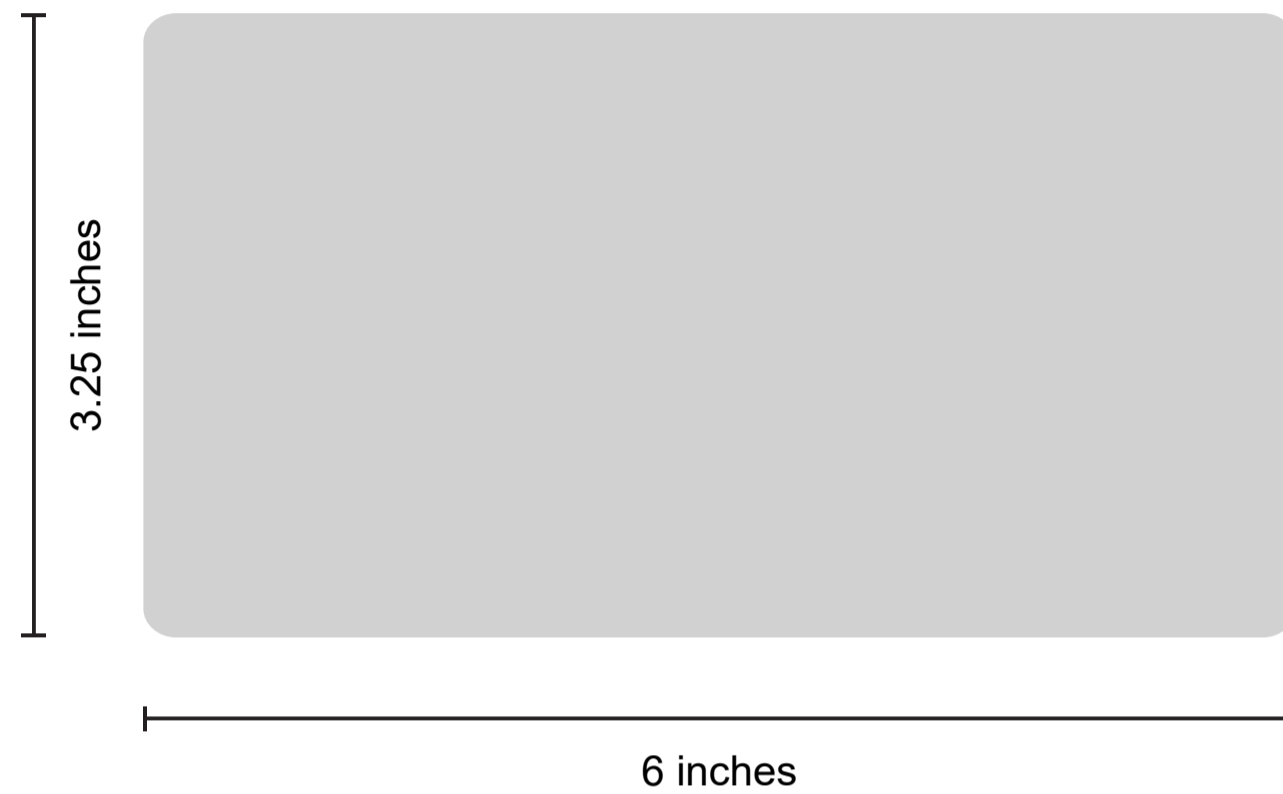

Custom Handmade Walnut Coaster (Pcs)

Front