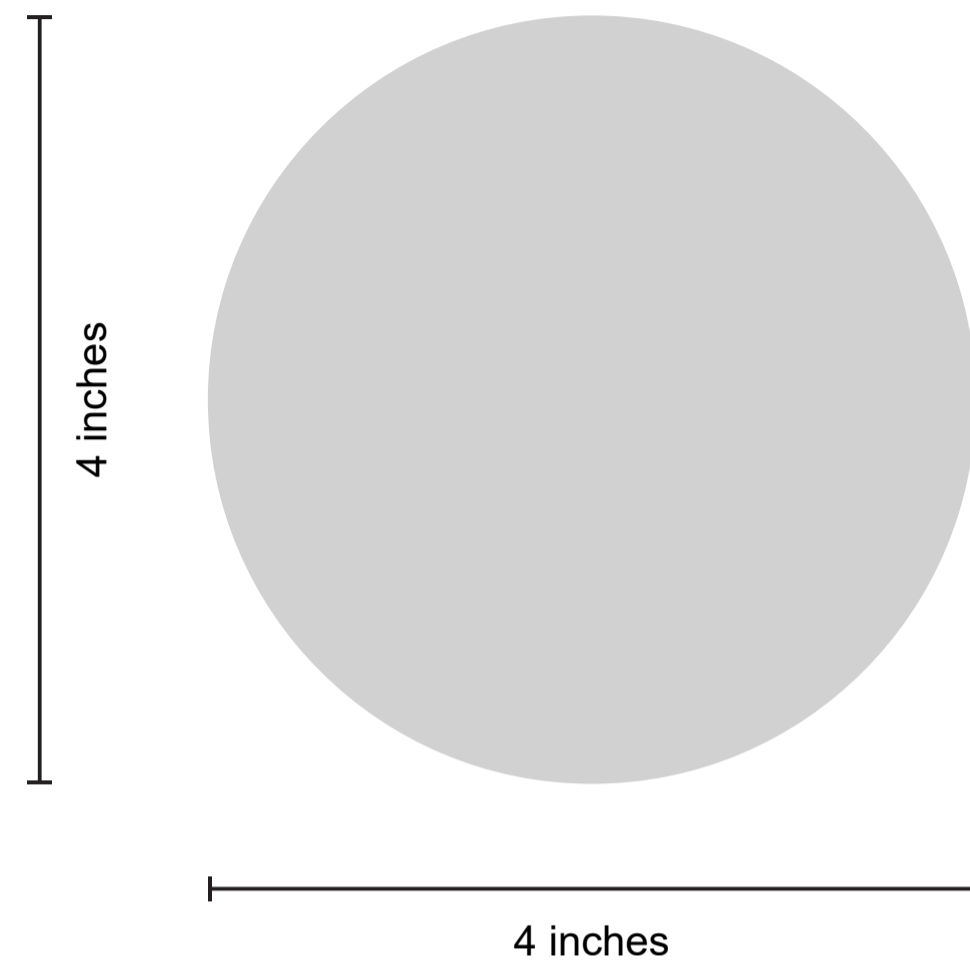

Custom Handmade Walnut Coaster (Pcs)

ORDER DETAILS

Coaster Shape: Custom

Coaster Size:

Quantity:

Thickness:

Printing Style:

Packaging Style:

Order Number:

Custom Handmade Walnut Coaster (Pcs)

Front

Back

ORDER DETAILS

Coaster Shape: Round

Coaster Size:

Quantity:

Front

Back

ORDER DETAILS

Coaster Shape: Square

Coaster Size:

Quantity:

Thickness:

Printing Style: