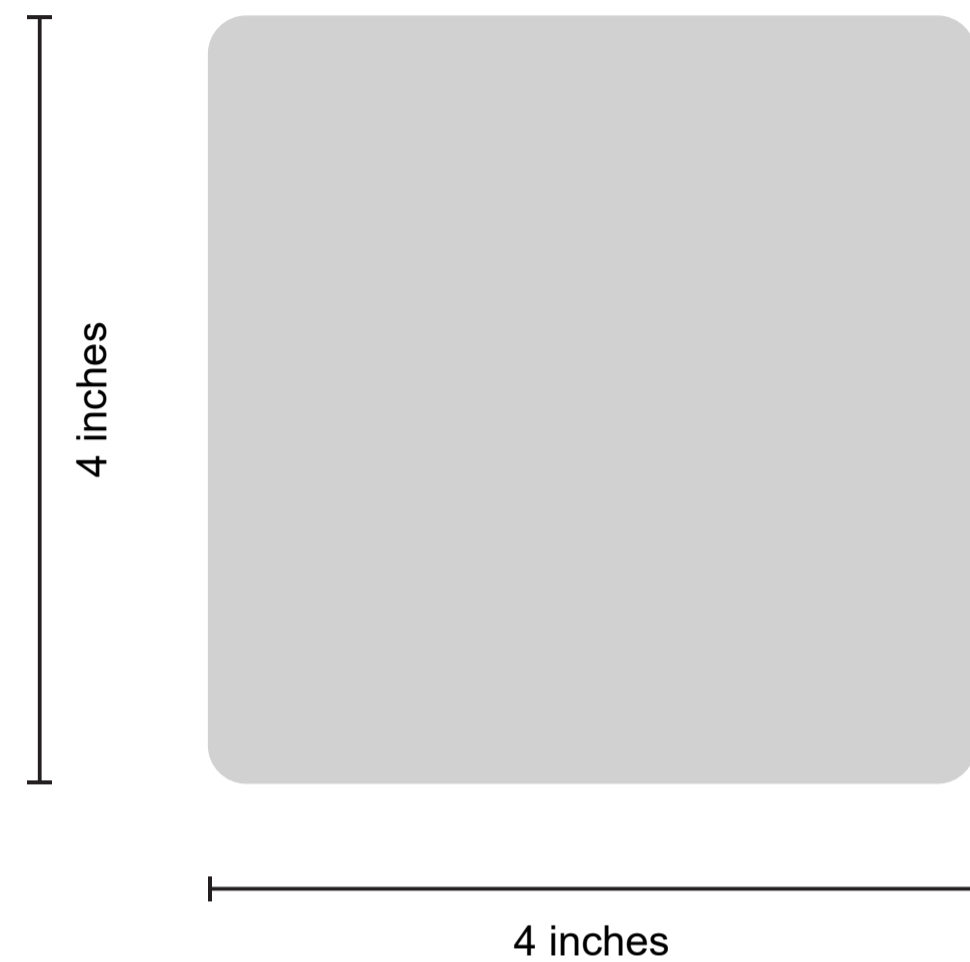

Front

Back

ORDER DETAILS

Coaster Shape: Square

Coaster Size:

Quantity:

Thickness:

Printing Style: