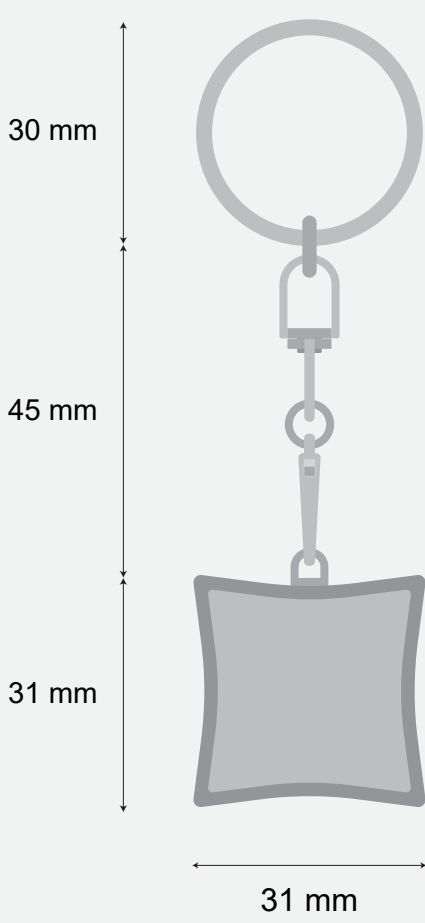

Photo Keychain (Pcs)

Order Details

Shape: Round

Size: 36 mm x 36 mm

Quantity:

Order Number:

Order Details:

Photo Keychain (Pcs)

Order Details

Shape: Diamond

Size: 31 mm x 31 mm

Quantity:

Order Number:

Order Details:

Photo Keychain (Pcs)

Order Details

Shape: Heart

Size: 35 mm x 32 mm

Quantity:

Order Number:

Order Details:

Photo Keychain (Pcs)

Order Details

Shape: Oval

Size: 39 mm x 30 mm

Quantity:

Order Number:

Order Details:

Photo Keychain (Pcs)

Order Details

Shape: Rectangle

Size: 36 mm x 31 mm