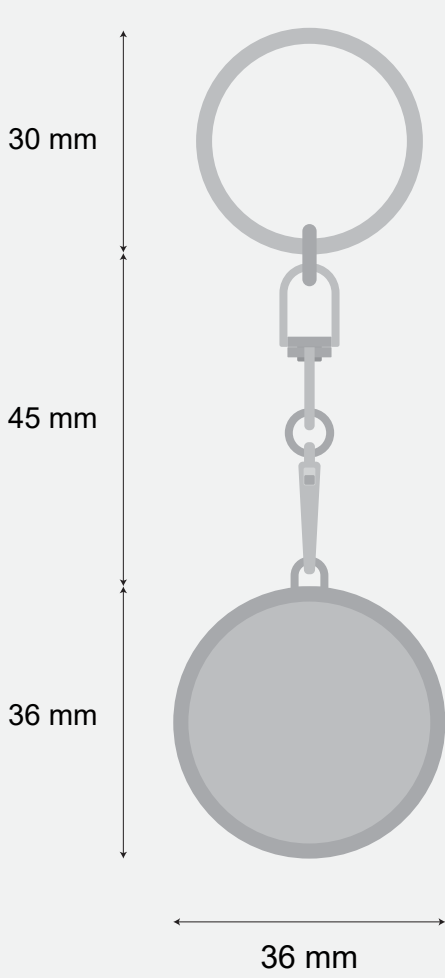

Photo Keychain (Pcs)

Order Details

Shape: Round

Size: 36 mm x 36 mm

Quantity:

Order Number:

Order Details:

Photo Keychain (Pcs)

Order Details

Shape: Diamond

Size: 31 mm x 31 mm

Quantity:

Order Number:

Order Details:

Photo Keychain (Pcs)

Order Details

Shape: Heart

Size: 35 mm x 32 mm

Quantity:

Order Number:

Order Details:

Photo Keychain (Pcs)

Order Details

Shape: Oval

Size: 39 mm x 30 mm

Quantity:

Order Number:

Order Details:

Photo Keychain (Pcs)

Order Details

Shape: Rectangle

Size: 36 mm x 31 mm