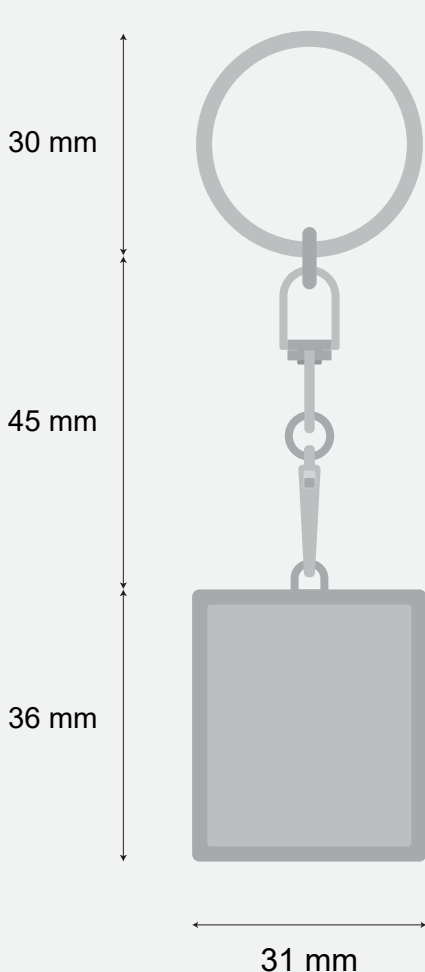

Photo Keychain (Pcs)

Order Details

Shape: Round

Size: 36 mm x 36 mm

Quantity:

Order Number:

Order Details:

Photo Keychain (Pcs)

Order Details

Shape: Diamond

Size: 31 mm x 31 mm

Quantity:

Order Number:

Order Details:

Photo Keychain (Pcs)

Order Details

Shape: Heart

Size: 35 mm x 32 mm

Quantity:

Order Number:

Order Details:

Photo Keychain (Pcs)

Order Details

Shape: Oval

Size: 39 mm x 30 mm

Quantity:

Order Number:

Order Details:

Photo Keychain (Pcs)

Order Details

Shape: Rectangle

Size: 36 mm x 31 mm