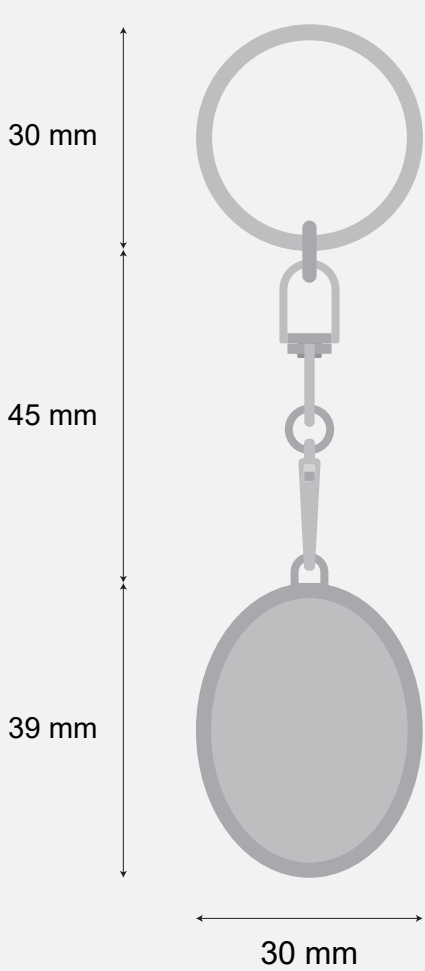

Photo Keychain (Pcs)

Order Details

Shape: Round

Size: 36 mm x 36 mm

Quantity:

Order Number:

Order Details:

Photo Keychain (Pcs)

Order Details

Shape: Diamond

Size: 31 mm x 31 mm

Quantity:

Order Number:

Order Details:

Photo Keychain (Pcs)

Order Details

Shape: Heart

Size: 35 mm x 32 mm

Quantity:

Order Number:

Order Details:

Photo Keychain (Pcs)

Order Details

Shape: Oval

Size: 39 mm x 30 mm

Quantity:

Order Number:

Order Details:

Photo Keychain (Pcs)

Order Details

Shape: Rectangle

Size: 36 mm x 31 mm