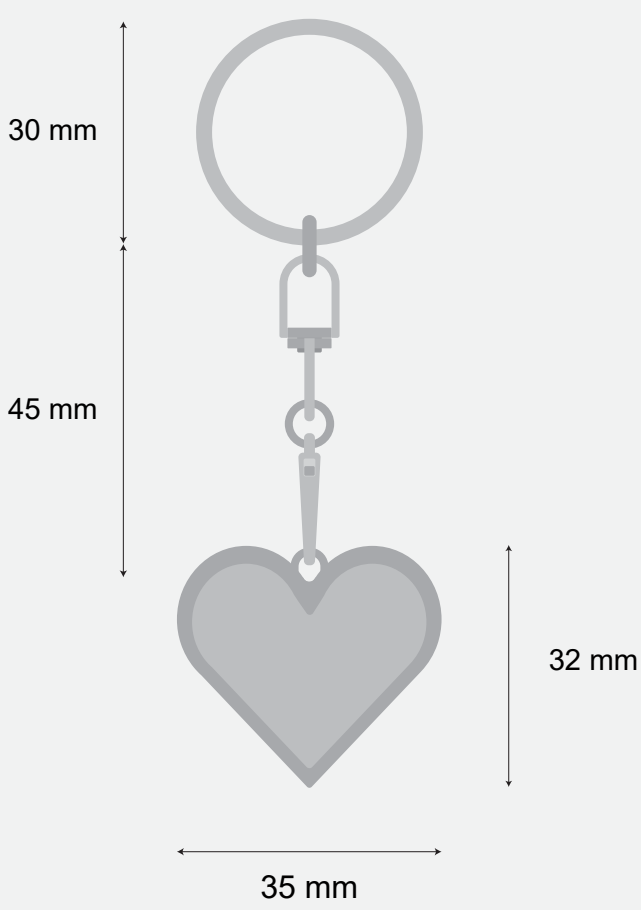

Photo Keychain (Pcs)

Order Details

Shape: Round

Size: 36 mm x 36 mm

Quantity:

Order Number:

Order Details:

Photo Keychain (Pcs)

Order Details

Shape: Diamond

Size: 31 mm x 31 mm

Quantity:

Order Number:

Order Details:

Photo Keychain (Pcs)

Order Details

Shape: Heart

Size: 35 mm x 32 mm

Quantity:

Order Number:

Order Details:

Photo Keychain (Pcs)

Order Details

Shape: Oval

Size: 39 mm x 30 mm

Quantity:

Order Number:

Order Details:

Photo Keychain (Pcs)

Order Details

Shape: Rectangle

Size: 36 mm x 31 mm