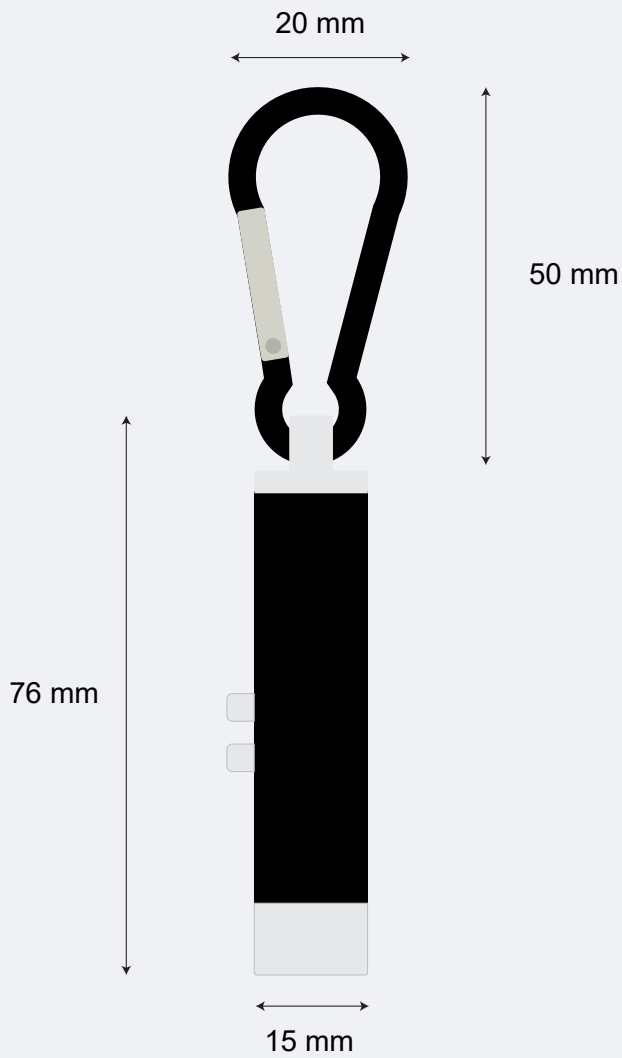

# Flashlight Keychain (Pcs)

## Style 1 - Black

Product Size:

Imprint Area:

Quantity:

Order Number:

Order Details:

## Style 2 - Blue

Product Size:

Imprint Area:

Quantity:

Order Number:

Order Details: