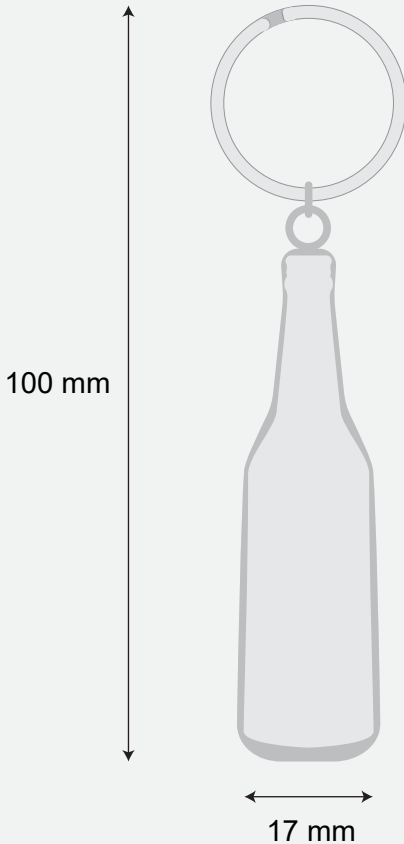

Liquor Bottle Opener Keychains (Pcs)

Product Size:

Imprint Area:

Quantity:

Order Number:

Order Details: