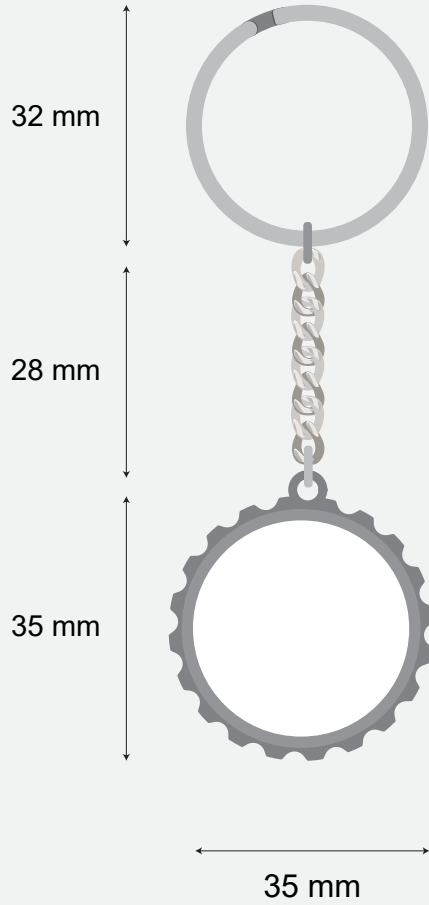

Bottle Cap-shaped Bottle Opener Keychain (Pcs)

Product Size:

Imprint Area:

Quantity:

Order Number:

Order Details: