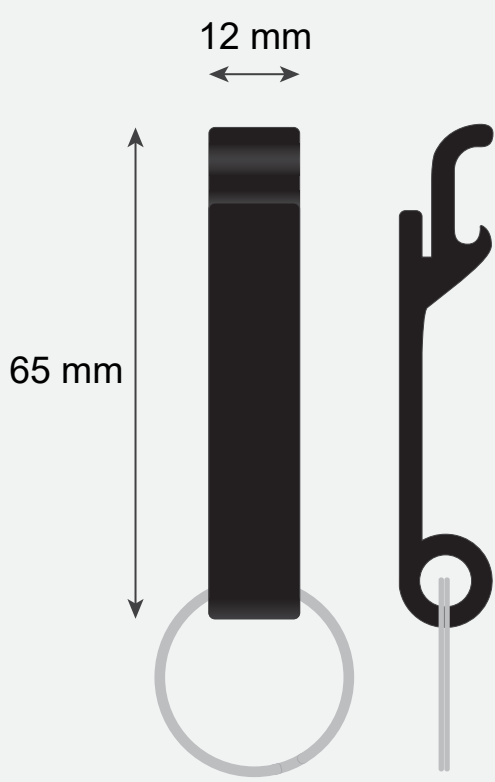

Black Bottle Opener (PCS)

Product Size:
Imprint Area:
Quantity:
Order Number:
Order Details: