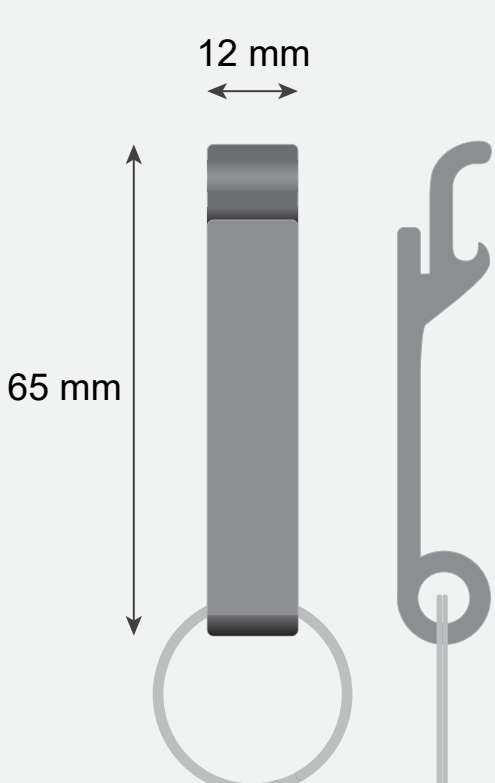

Silver Bottle Opener (PCS)

Product Size:
Imprint Area:
Quantity:
Order Number:
Order Details: