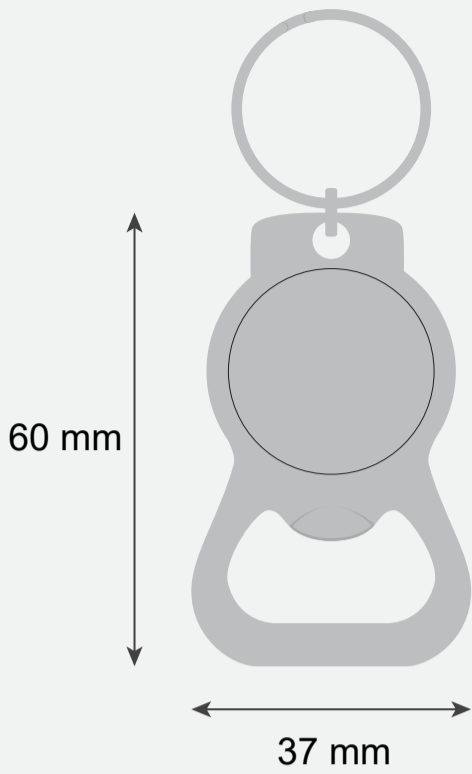

Silver Bottle Opener (PCS)

Product Size:
Imprint Area:
Quantity:
Order Number:
Order Details: