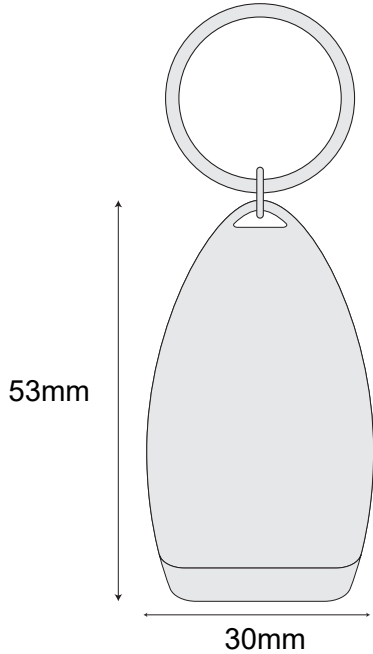

Bottle Opener Keychain (PCS)

Product Size:

Imprint Area:

Quantity:

Order Number:

Order Details: