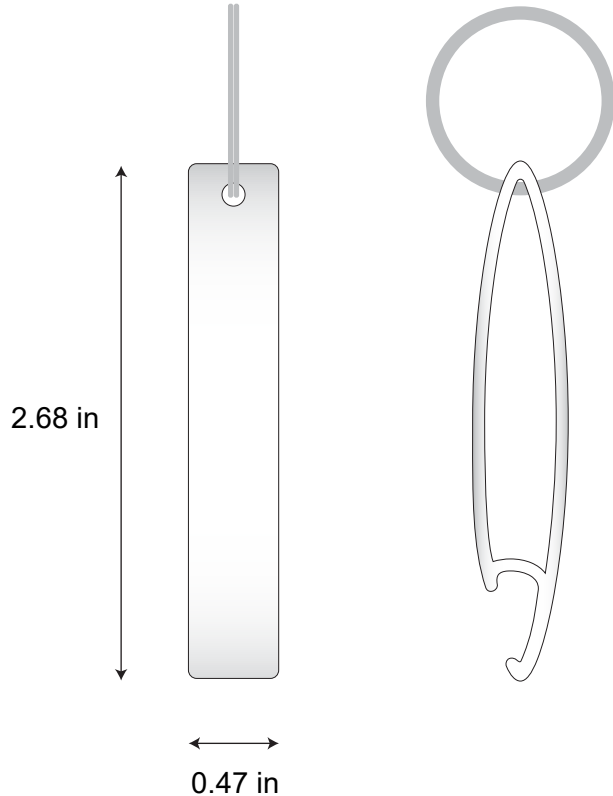

Bottle Opener Keychain (Style 2) (PCS)

Color: Silver
Printing Style: Laser Cut
Order no:

Please note that the artwork will be debossed and same color as aluminum.