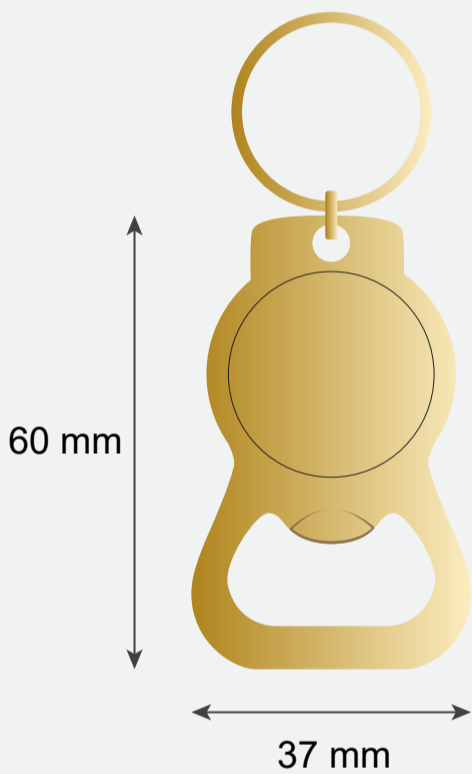

Gold Bottle Opener (PCS)

Product Size:
Imprint Area:
Quantity:
Order Number:
Order Details: