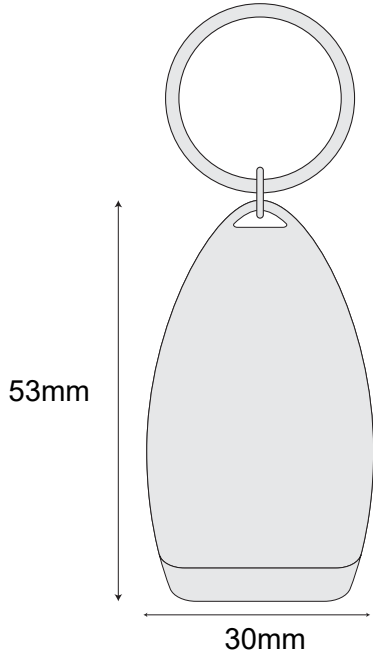

Bottle Opener Keychain (Pcs)

Product Size:

Imprint Area:

Quantity:

Order Number:

Order Details:

Please note that the artwork will be debossed and same color as aluminum.