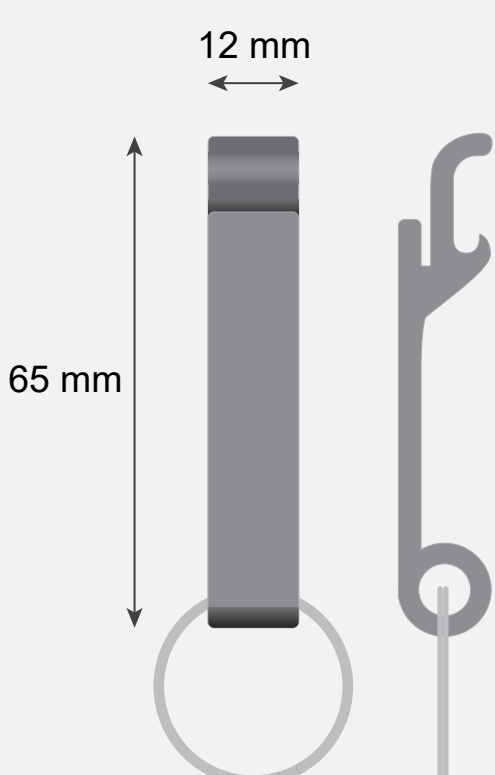

Silver Bottle Opener (PCS)

Product Size:
Imprint Area:
Quantity:
Order Number:
Order Details:

Please note that the artwork will be debossed and same color as aluminum.