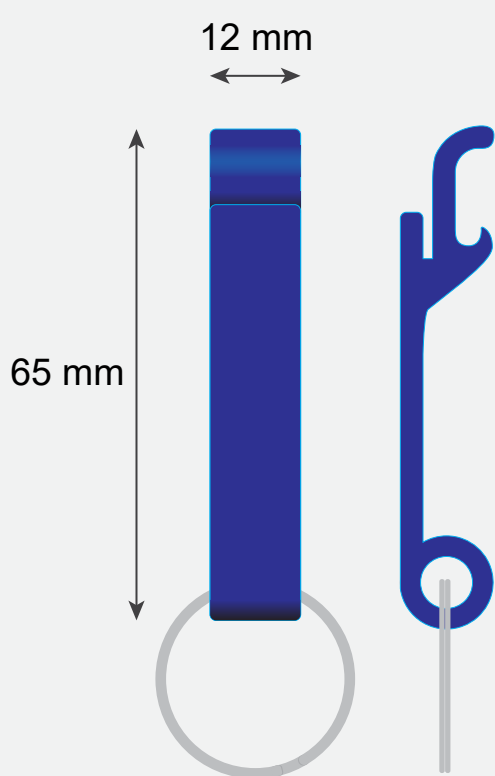

Blue Bottle Opener (PCS)

Product Size:
Imprint Area:
Quantity:
Order Number:
Order Details:

Please note that the artwork will be debossed and same color as aluminum.