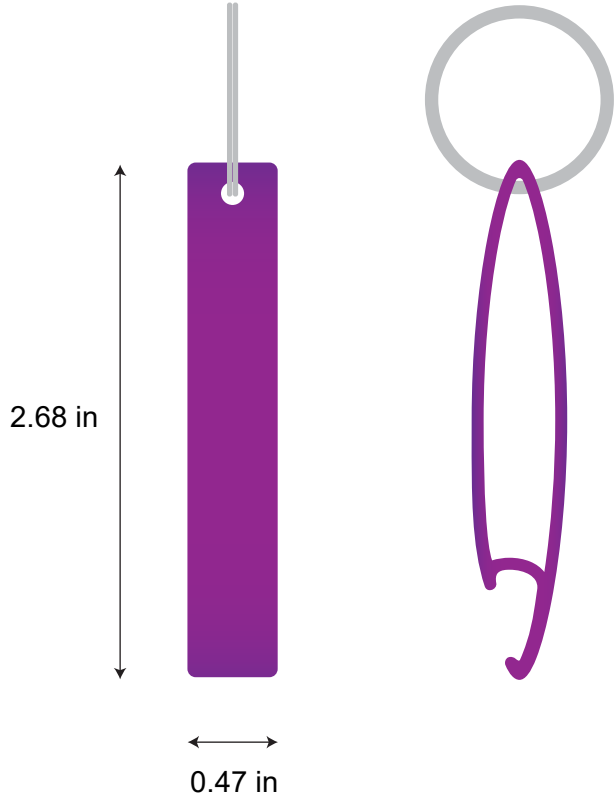

Bottle Opener Keychain (Style 2) (PCS)

Color: Purple
Printing Style: Silk Screen Imprinted
Font Color:
Order no: