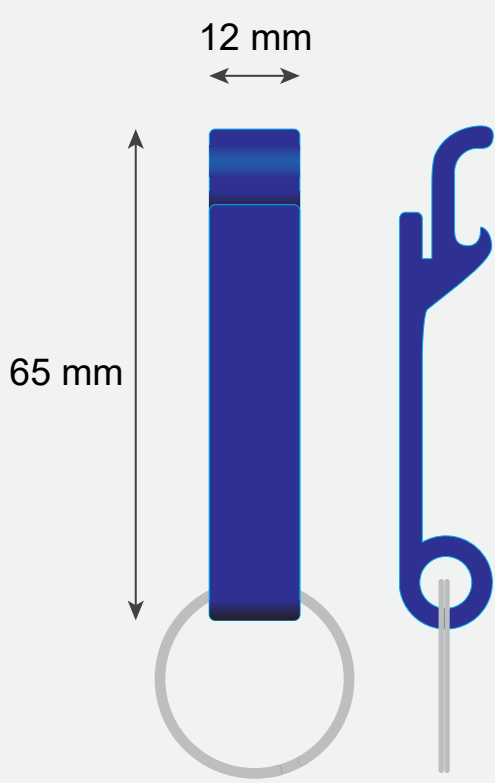

Blue Bottle Opener (PCS)

Product Size:
Imprint Area:
Quantity:
Order Number:
Order Details: