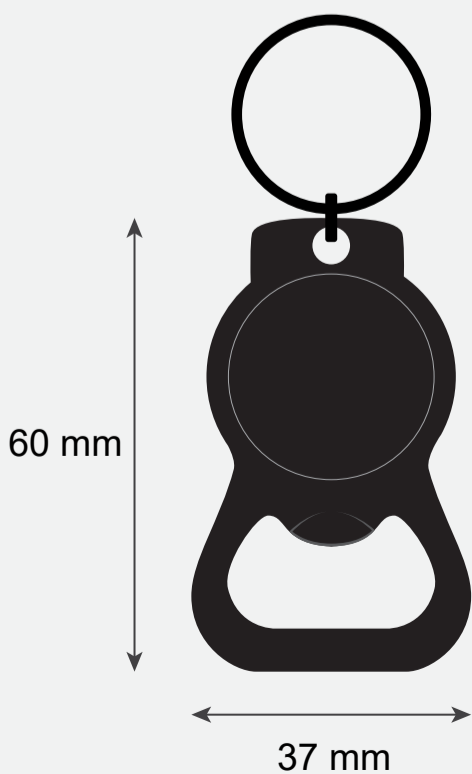

Black Bottle Opener (PCS)

Product Size:
Imprint Area:
Quantity:
Order Number:
Order Details: