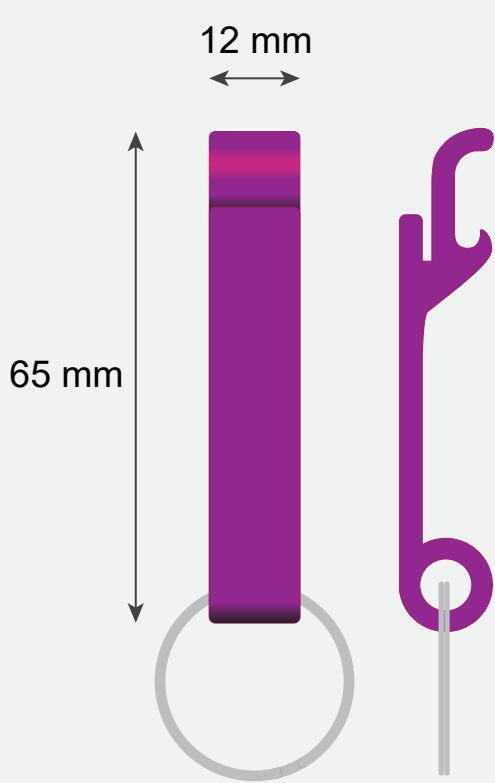

Purple Bottle Opener (PCS)

Product Size:
Imprint Area:
Quantity:
Order Number:
Order Details: