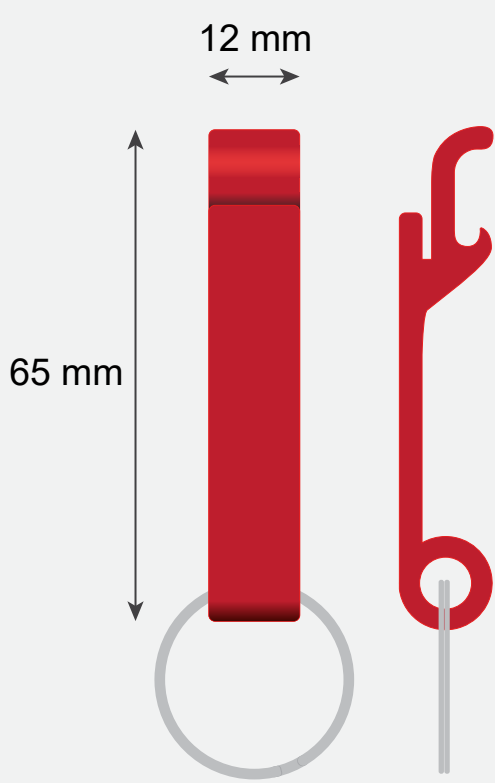

Red Bottle Opener Style 1 (PCS)

Product Size:
Imprint Area:
Quantity:
Order Number:
Order Details: