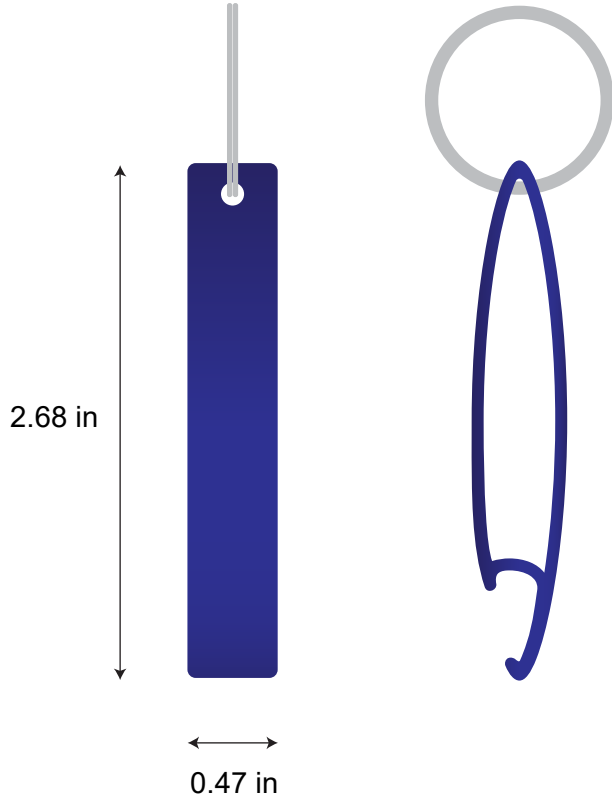

Bottle Opener Keychain (Style 2) (PCS)

Color: Blue
Printing Style: Silk Screen Imprinted
Font Color:
Order no: