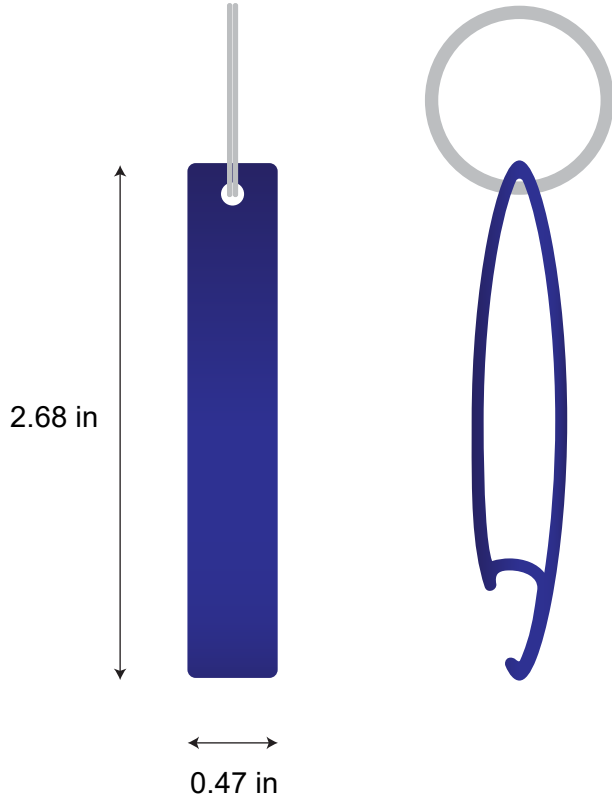

Bottle Opener Keychain (Style 2) (PCS)

Color: Blue
Printing Style: Laser Cut
Order no:

Please note that the artwork will be debossed and same color as aluminum.