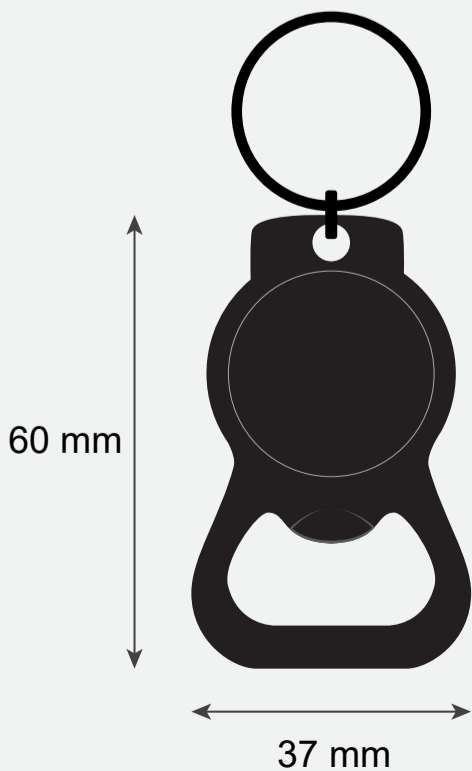

Black Bottle Opener (PCS)

Product Size:
Imprint Area:
Quantity:
Order Number:
Order Details: