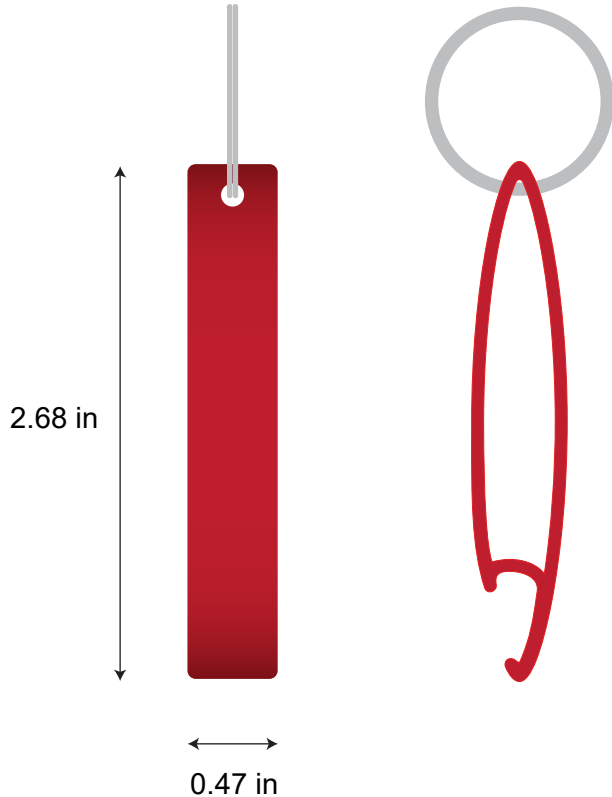

Bottle Opener Keychain (Style 2) (PCS)

Color: Red
Printing Style: Laser Cut
Order no:

Please note that the artwork will be debossed and same color as aluminum.