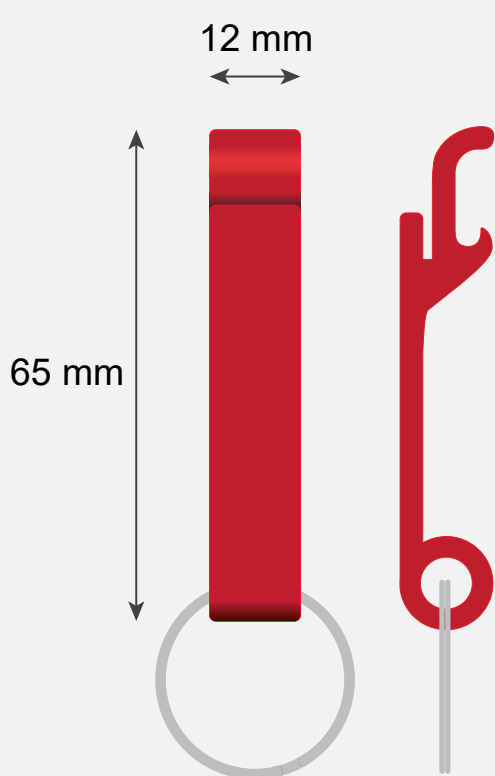

# Red Bottle Opener Style 1 ( PCS)

Product Size:  
Imprint Area:  
Quantity:  
Order Number:  
Order Details:

*Please note that the artwork will be debossed and same color as aluminum.*