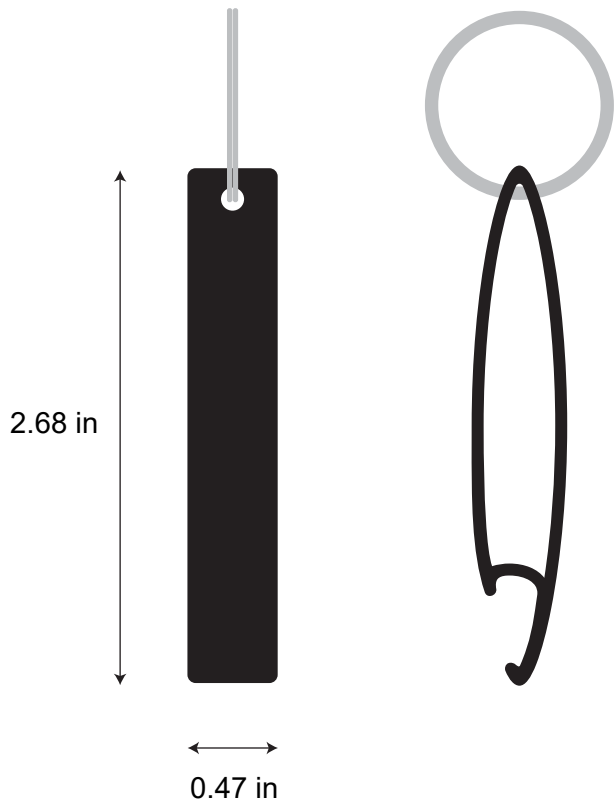

Bottle Opener Keychain (Style 2) (PCS)

Color: Black
Printing Style: Laser Cut
Order no:

Please note that the artwork will be debossed and same color as aluminum.