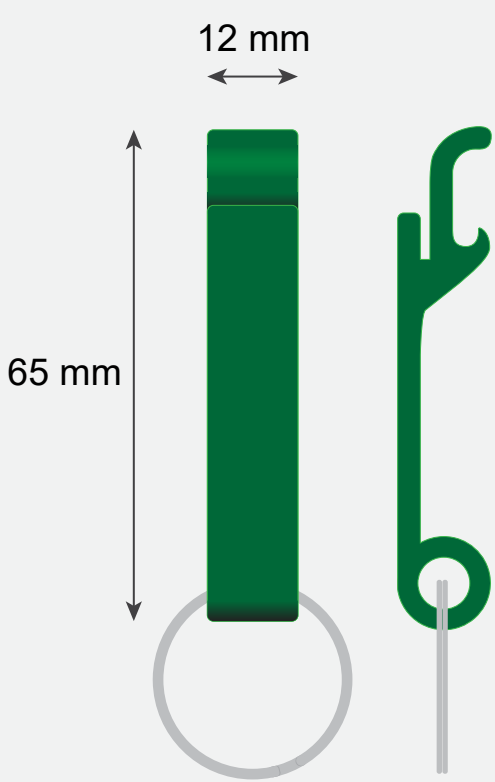

Green Bottle Opener (PCS)

Product Size:
Imprint Area:
Quantity:
Order Number:
Order Details: