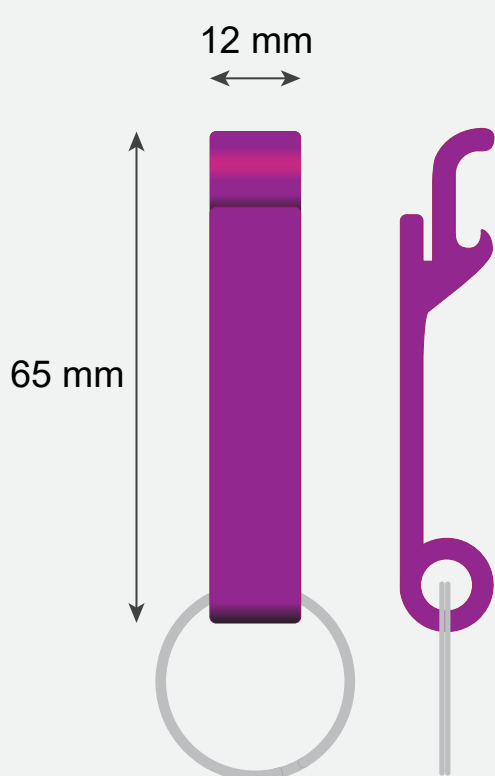

Purple Bottle Opener (PCS)

Product Size:
Imprint Area:
Quantity:
Order Number:
Order Details:

Please note that the artwork will be debossed and same color as aluminum.