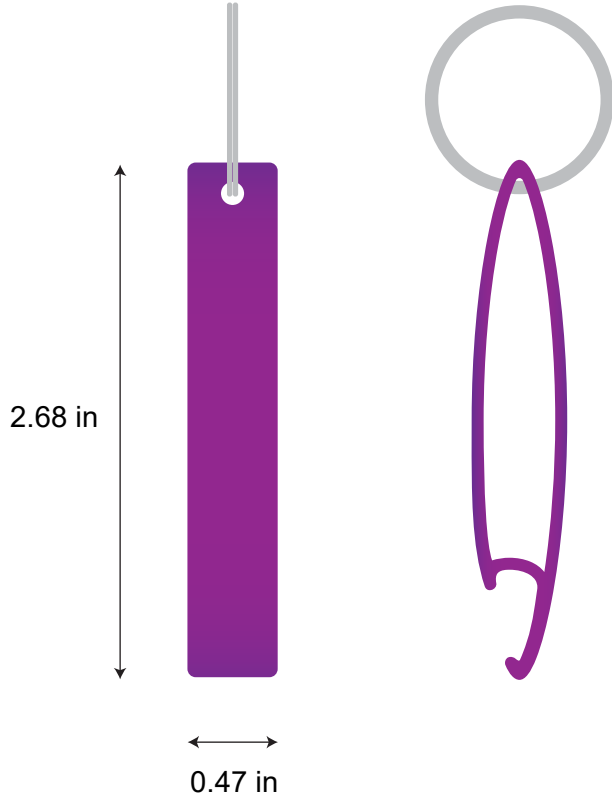

Bottle Opener Keychain (Style 2) (PCS)

Color: Purple
Printing Style: Laser Cut
Order no:

Please note that the artwork will be debossed and same color as aluminum.