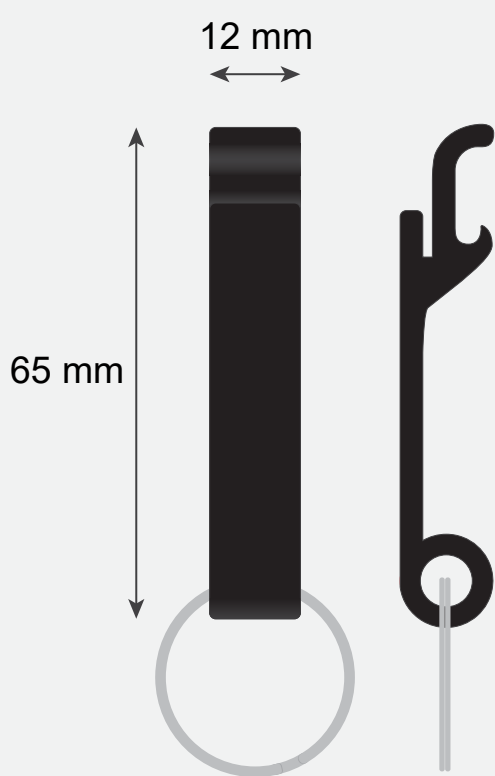

Black Bottle Opener (PCS)

Product Size:
Imprint Area:
Quantity:
Order Number:
Order Details:

Please note that the artwork will be debossed and same color as aluminum.