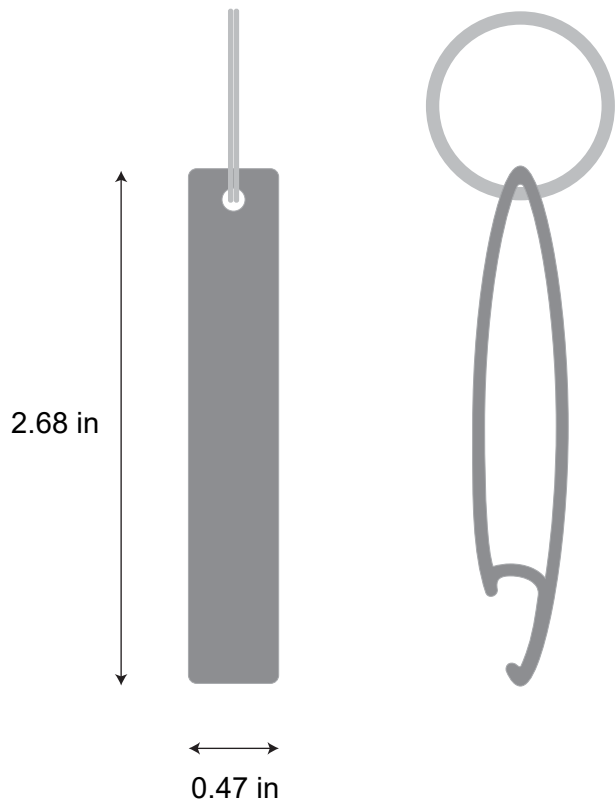

Bottle Opener Keychain (Style 2) (PCS)

Color: Silver
Printing Style: Silk Screen Imprinted
Font Color:
Order no: