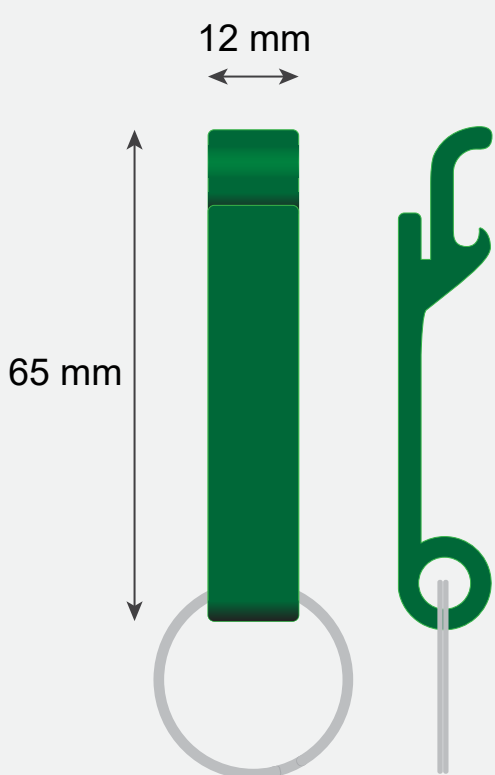

Green Bottle Opener (PCS)

Product Size:
Imprint Area:
Quantity:
Order Number:
Order Details:

Please note that the artwork will be debossed and same color as aluminum.