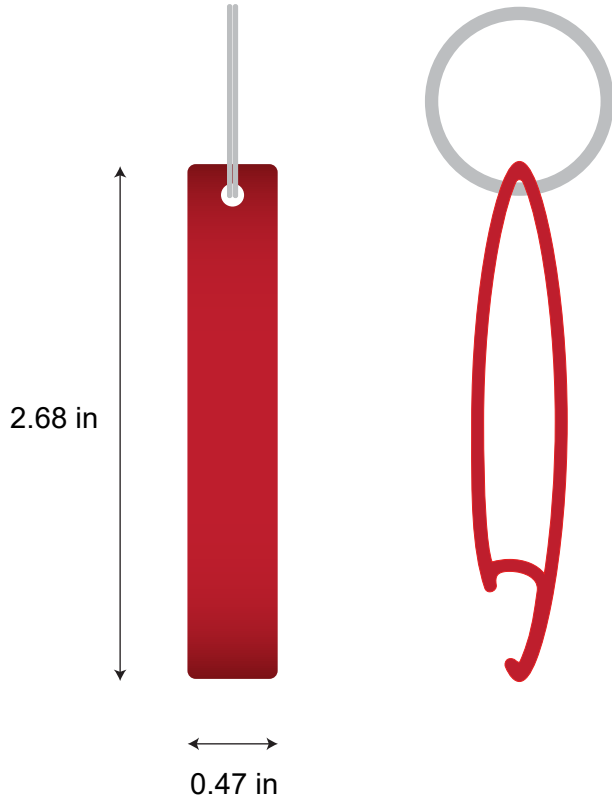

Bottle Opener Keychain (Style 2) (PCS)

Color: Red
Printing Style: Silk Screen Imprinted
Font Color:
Order no: