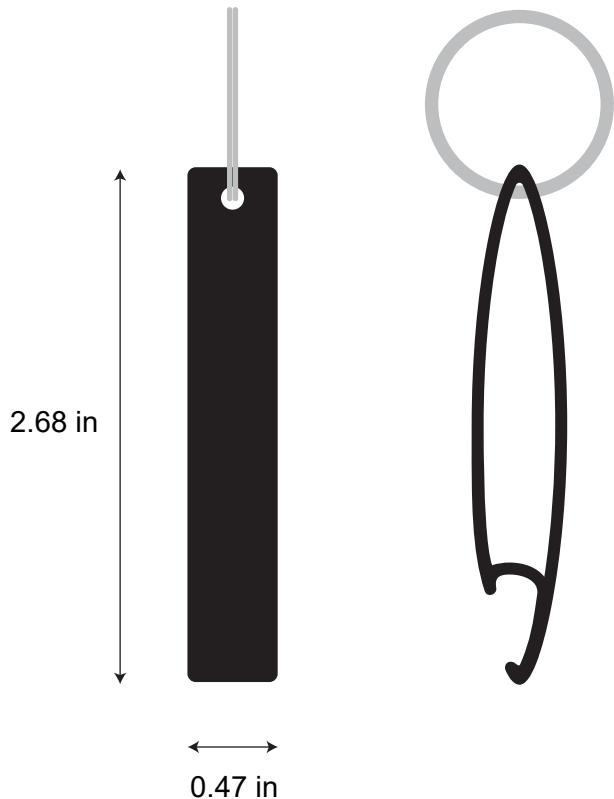

Bottle Opener Keychain (Style 2) (PCS)

Color: Black
Printing Style: Silk Screen Imprinted
Font Color:
Order no: