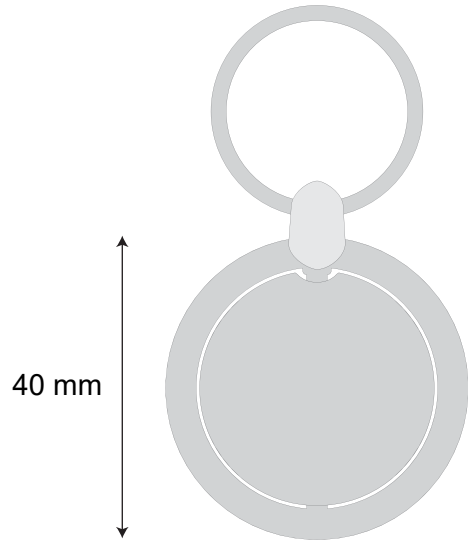

Spinning Neat Round-shaped Metal Keychain (Pcs)

Product Size:

Imprint Area:

Quantity:

Order Number:

Order Details: