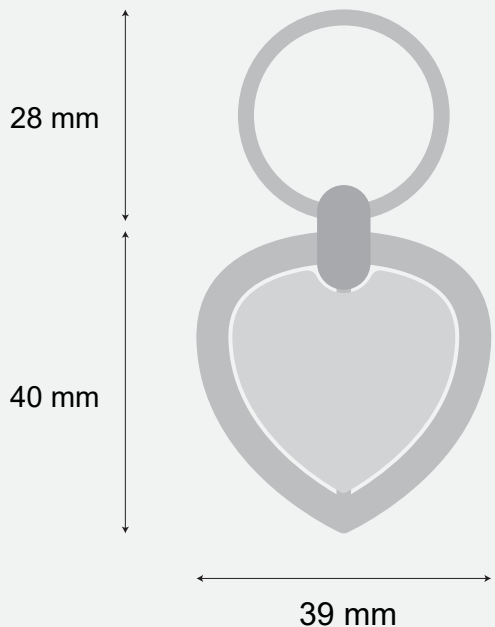

Spinning Lovely Heart-shaped Metal Keychain (Pcs)

Product Size:

Imprint Area:

Quantity:

Order Number:

Order Details:

Both background of the heart shape and logo can be in full color