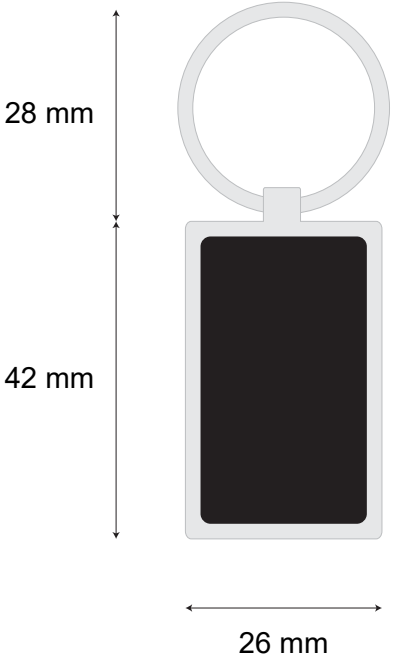

# Sophisticated Rectangle Metal Keychain ( PCS)

Product Size:

Imprint Area:

Quantity:

Order Number:

Order Details: