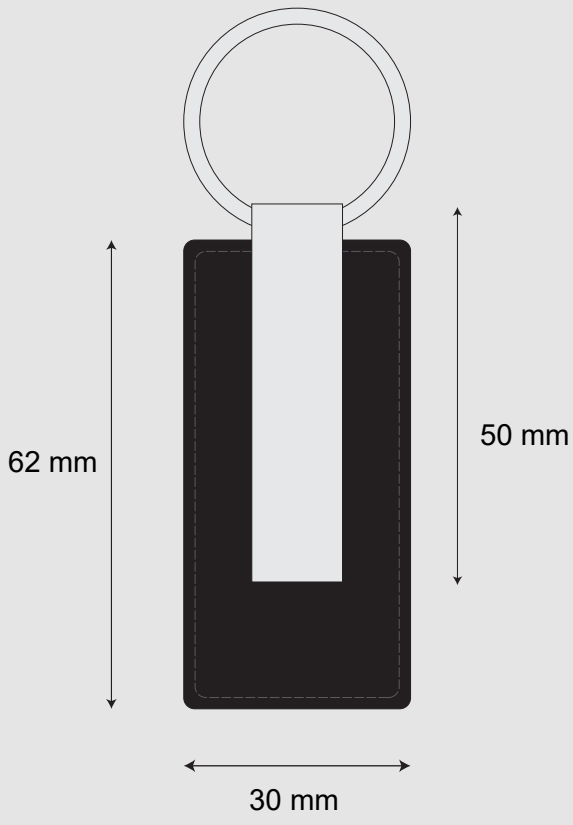

Leather Keychain - Black (Pcs)

Product Size:
Imprint Area:
Quantity:
Order Number:
Order Details:

Leather Keychain - Blue (Pcs)

Product Size:
Imprint Area:
Quantity:
Order Number:
Order Details:

Leather Keychain - Brown (Pcs)

Product Size:
Imprint Area:
Quantity:
Order Number:
Order Details: