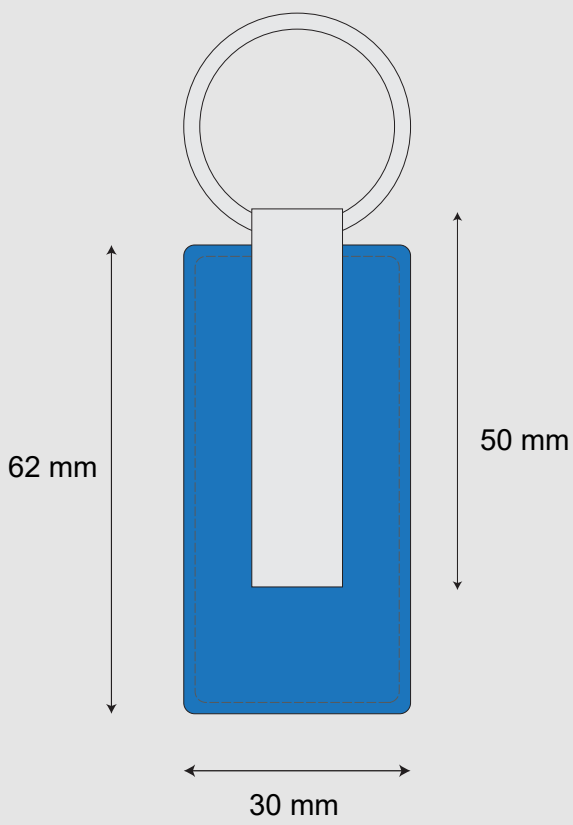

Leather Keychain - Black (Pcs)

Product Size:
Imprint Area:
Quantity:
Order Number:
Order Details:

Leather Keychain - Blue (Pcs)

Product Size:
Imprint Area:
Quantity:
Order Number:
Order Details:

Leather Keychain - Brown (Pcs)

Product Size:
Imprint Area:
Quantity:
Order Number:
Order Details: