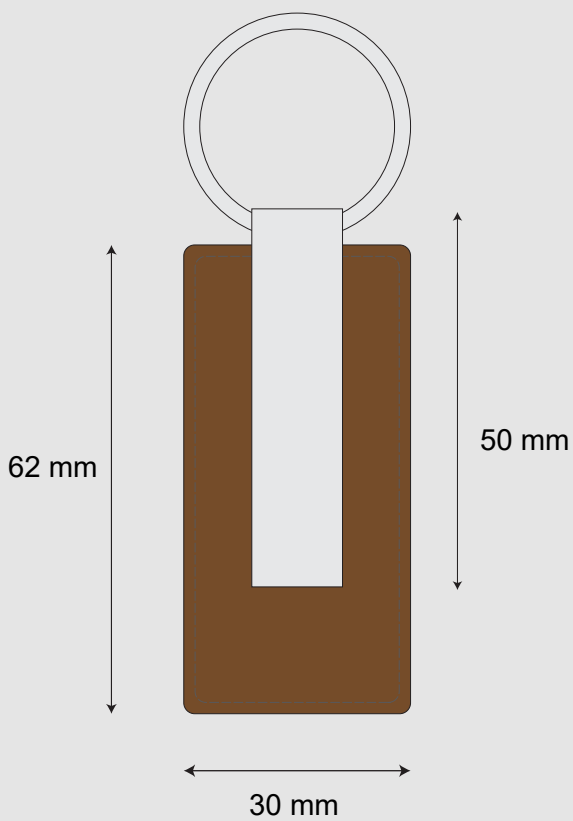

Leather Keychain - Black (Pcs)

Product Size:
Imprint Area:
Quantity:
Order Number:
Order Details:

Leather Keychain - Blue (Pcs)

Product Size:
Imprint Area:
Quantity:
Order Number:
Order Details:

Leather Keychain - Brown (Pcs)

Product Size:
Imprint Area:
Quantity:
Order Number:
Order Details: