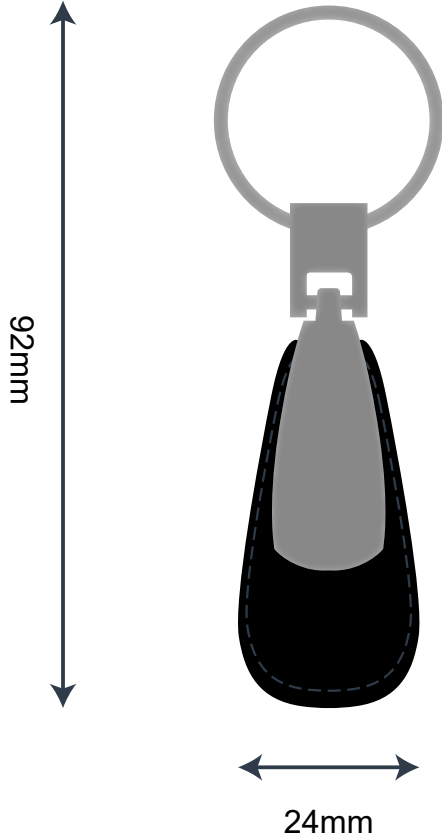

Teardrop Leather and Metal Keychains (Pcs)

Product Size:

Imprint Area:

Quantity:

Order Number:

Order Details: