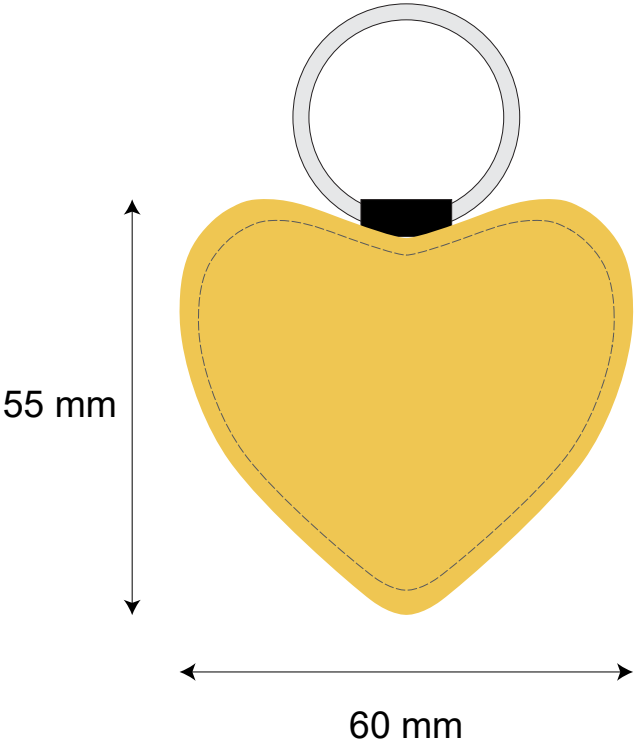

Stately Impressive Heart-Shaped Leather Keychain (Pcs)

Product Size:

Imprint Area:

Quantity:

Order Number:

Order Details: