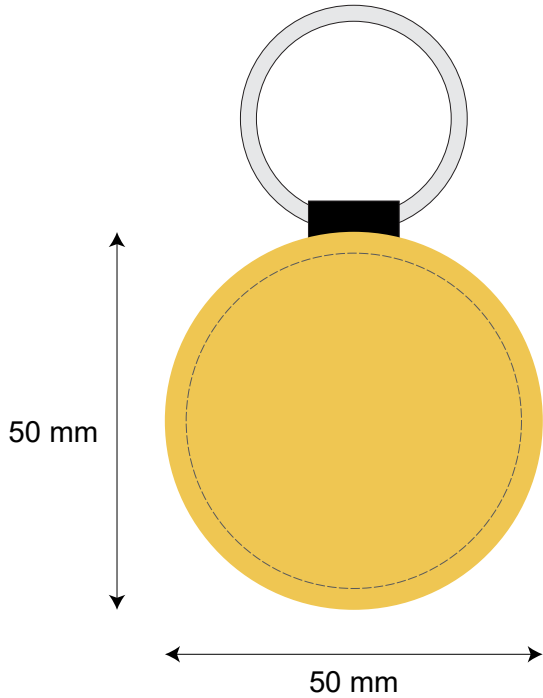

Stately Impressive Circle-Shaped Leather Keychain (Pcs)

Product Size:

Imprint Area:

Quantity:

Order Number:

Order Details: