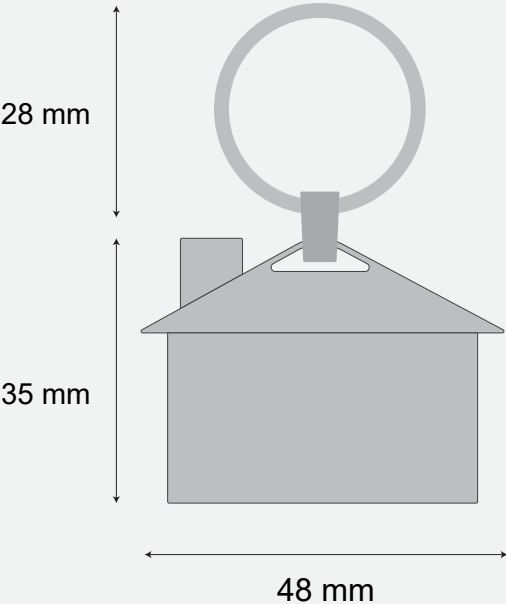

Modern House-Shaped Metal Keychain (Pcs)

Product Size:

Imprint Area:

Quantity:

Order Number:

Order Details: