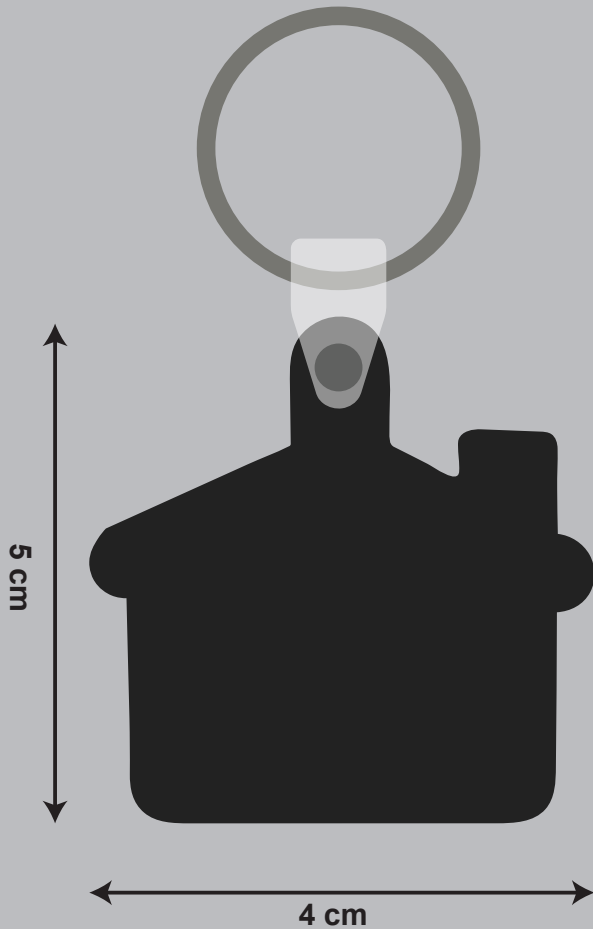

House Shape Flexible Keychains (PCS)

Product Size:

Imprint Area:

Quantity:

Order Number:

Order Details: