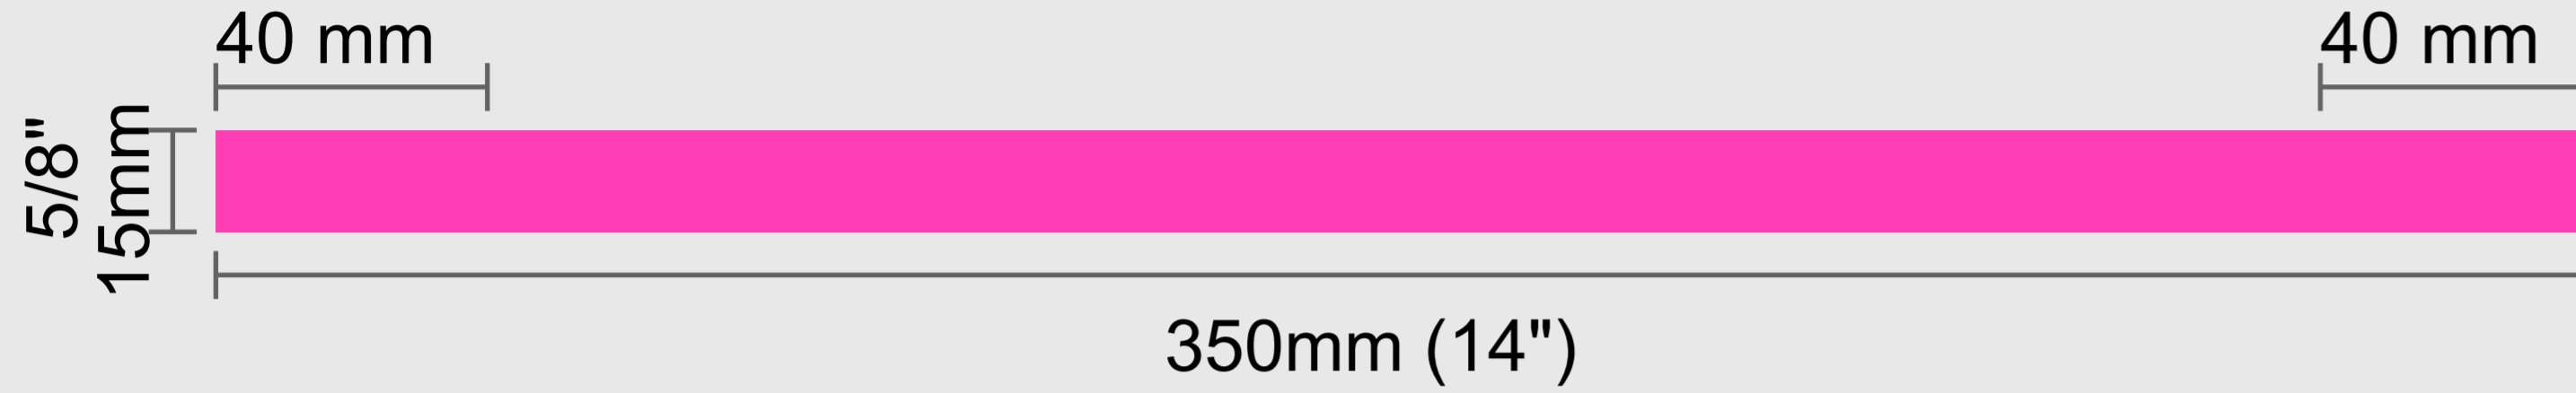

# Heat-transferred Printing Wristband(PCS)

Lanyard:  PMS 806

Message: imprinted on **both sides**