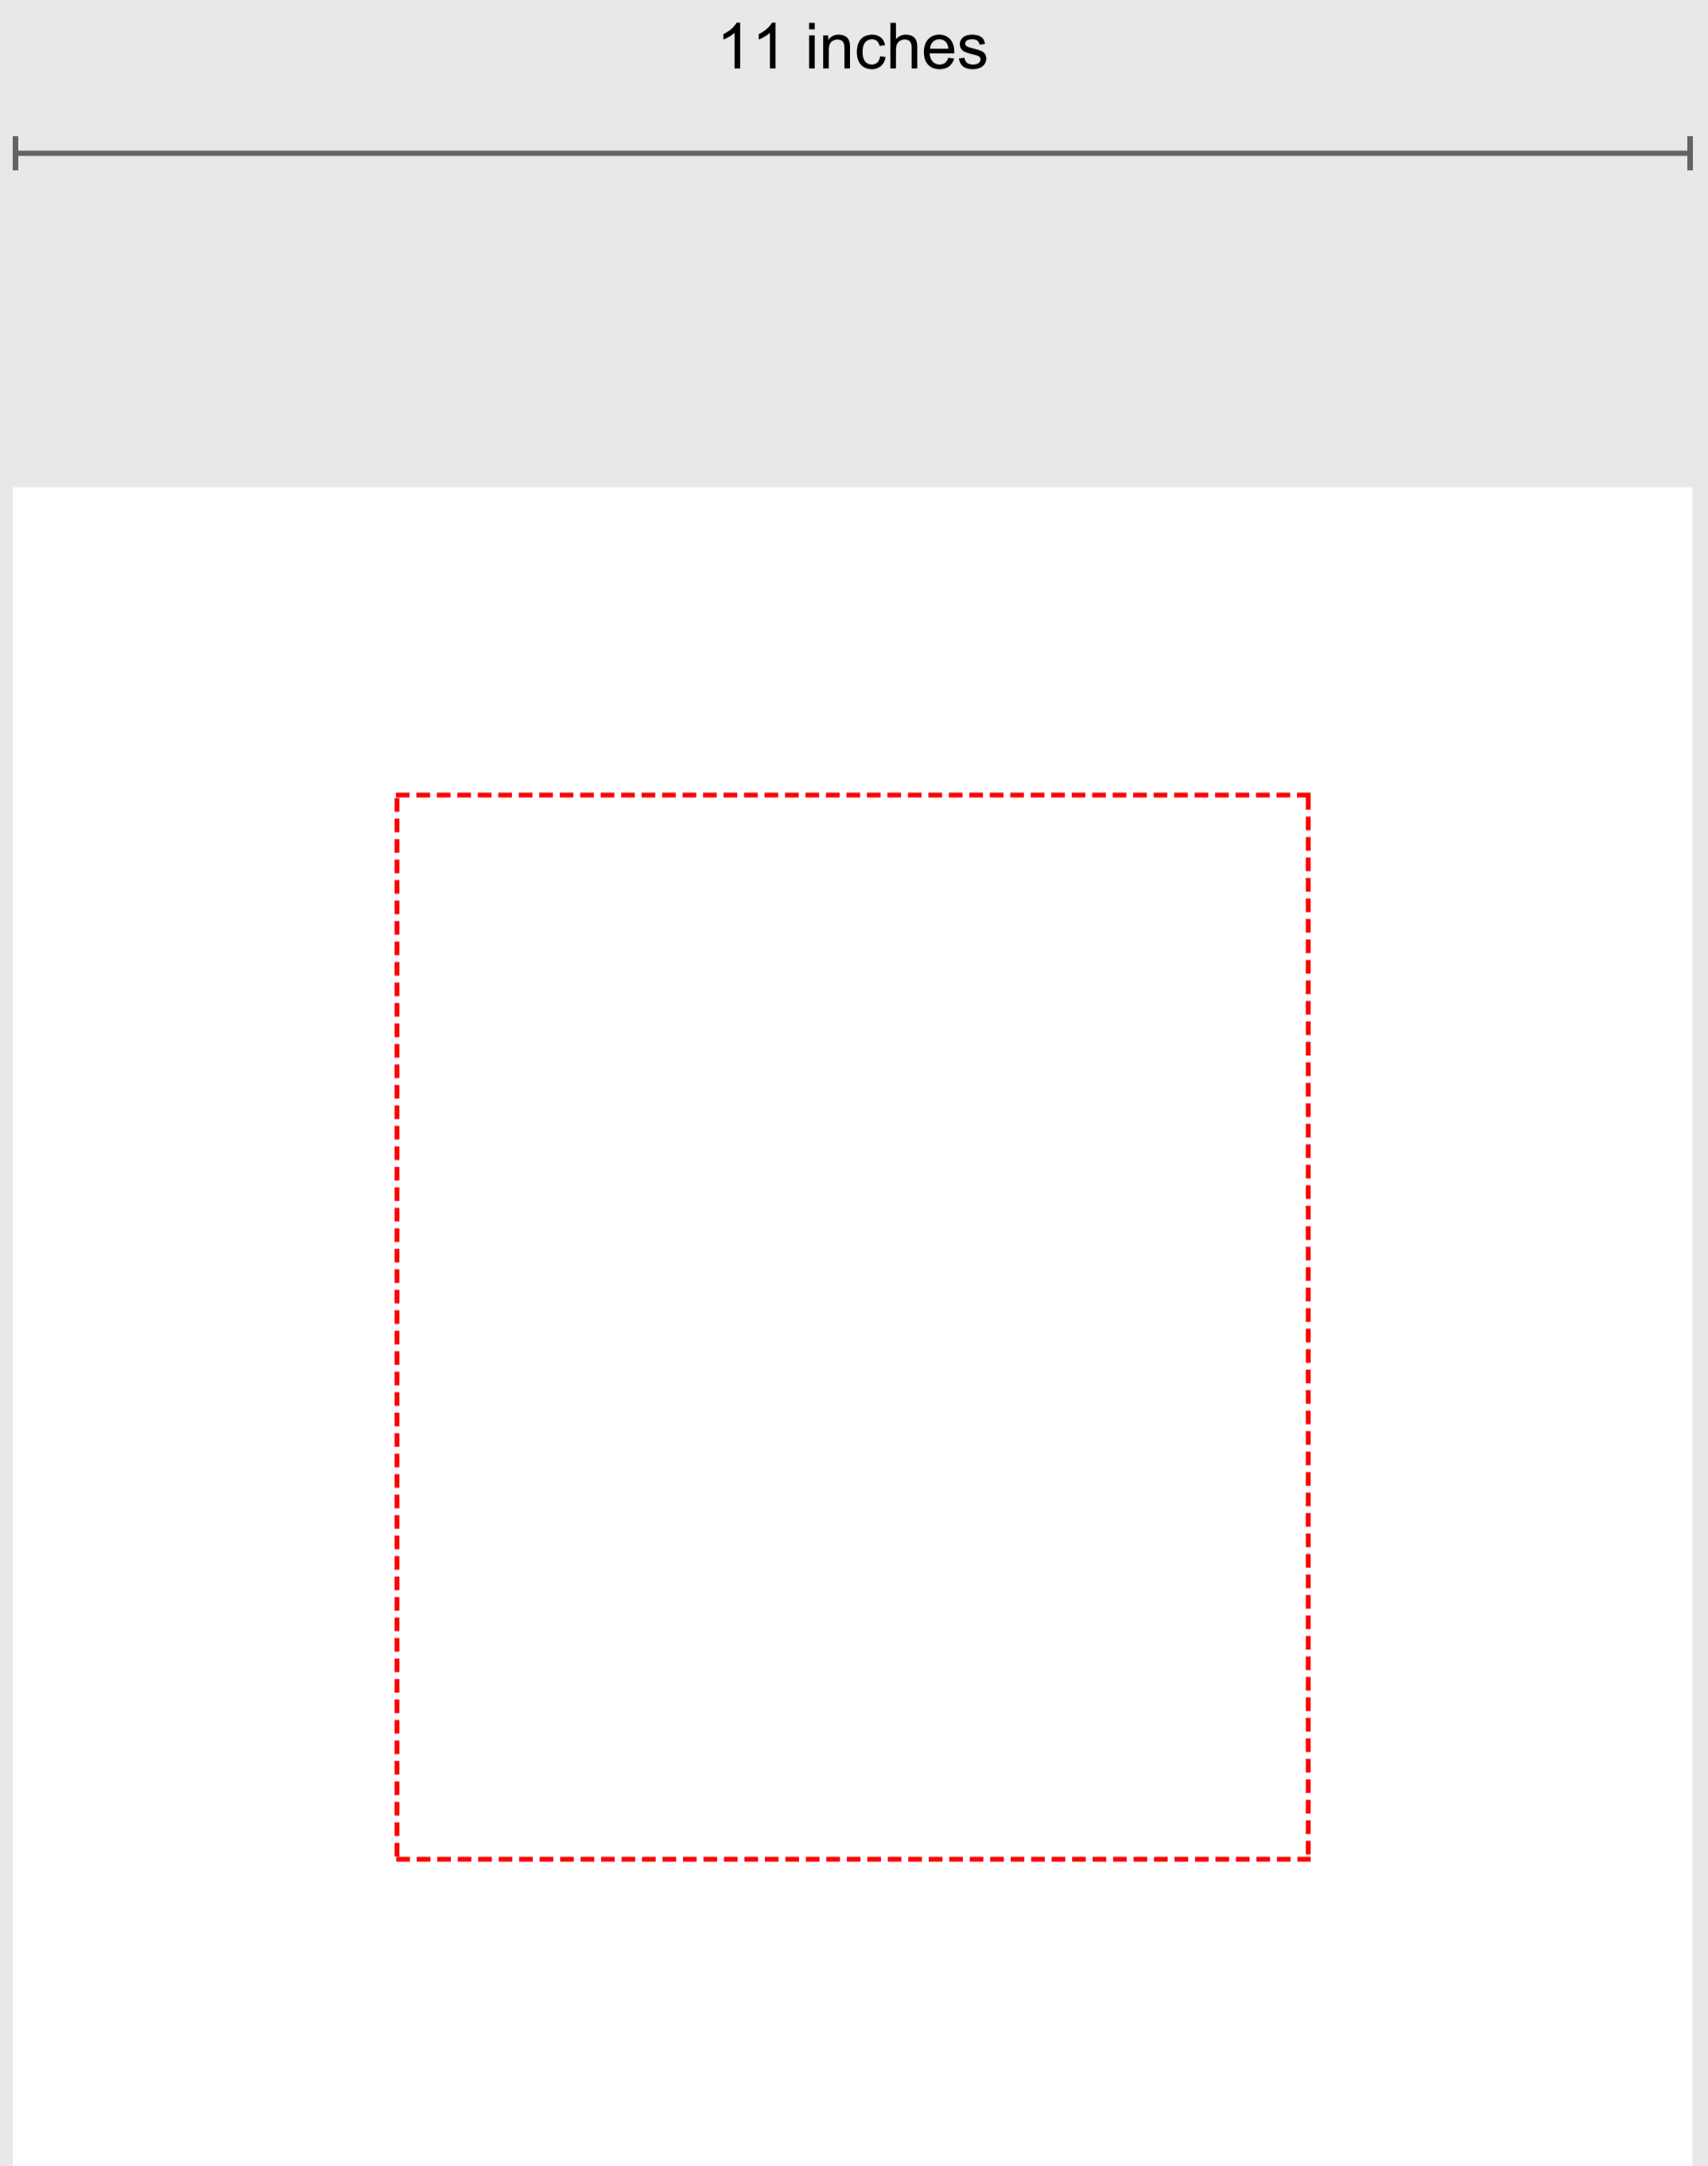

Custom Non-Woven Mini Brochure Tote Bags

Product Size: 10.63in W x 11in H
Maximum Imprint Area: 6in W x 7in H
Product Color:
Imprint Color:
Quantity:
Material: Non-Woven

Front

Back

Front

Back