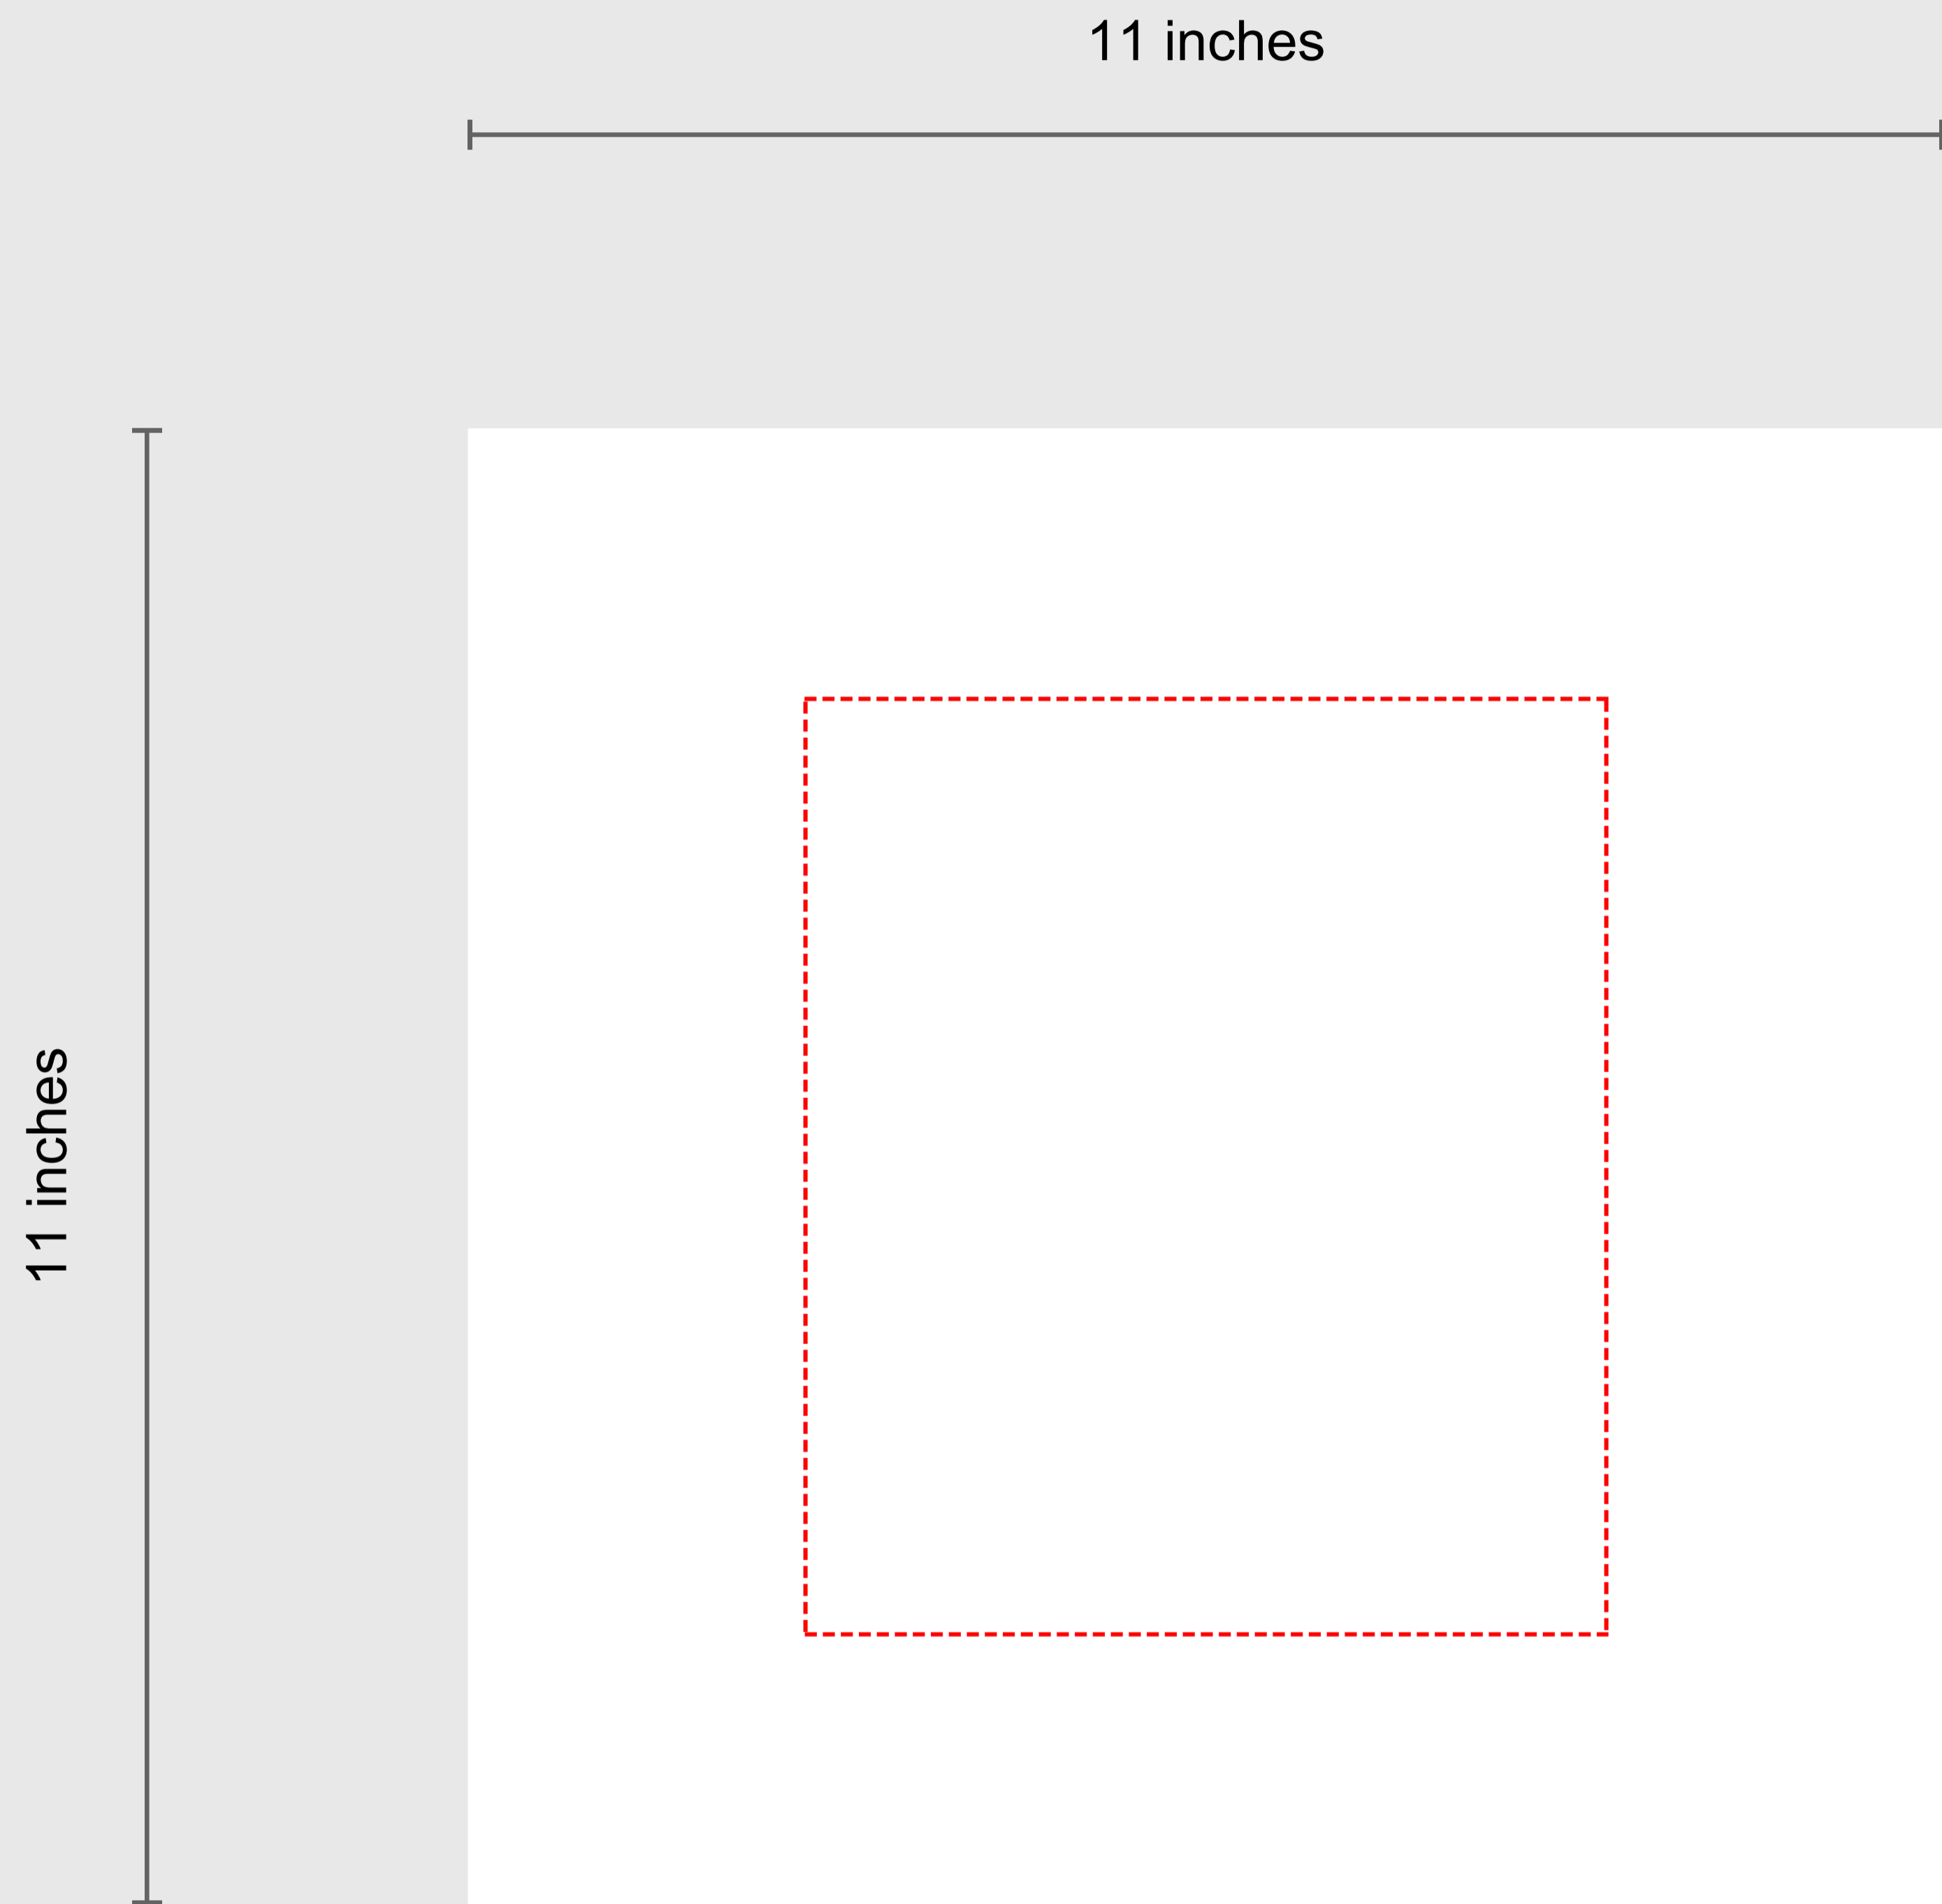

Custom Non-Woven Mini Brochure Tote Bags

Product Size: 10.63in W x 11in H
Maximum Imprint Area: 6in W x 7in H
Product Color:
Imprint Color:
Quantity:
Material: Non-Woven

Front

Back

Front

Back