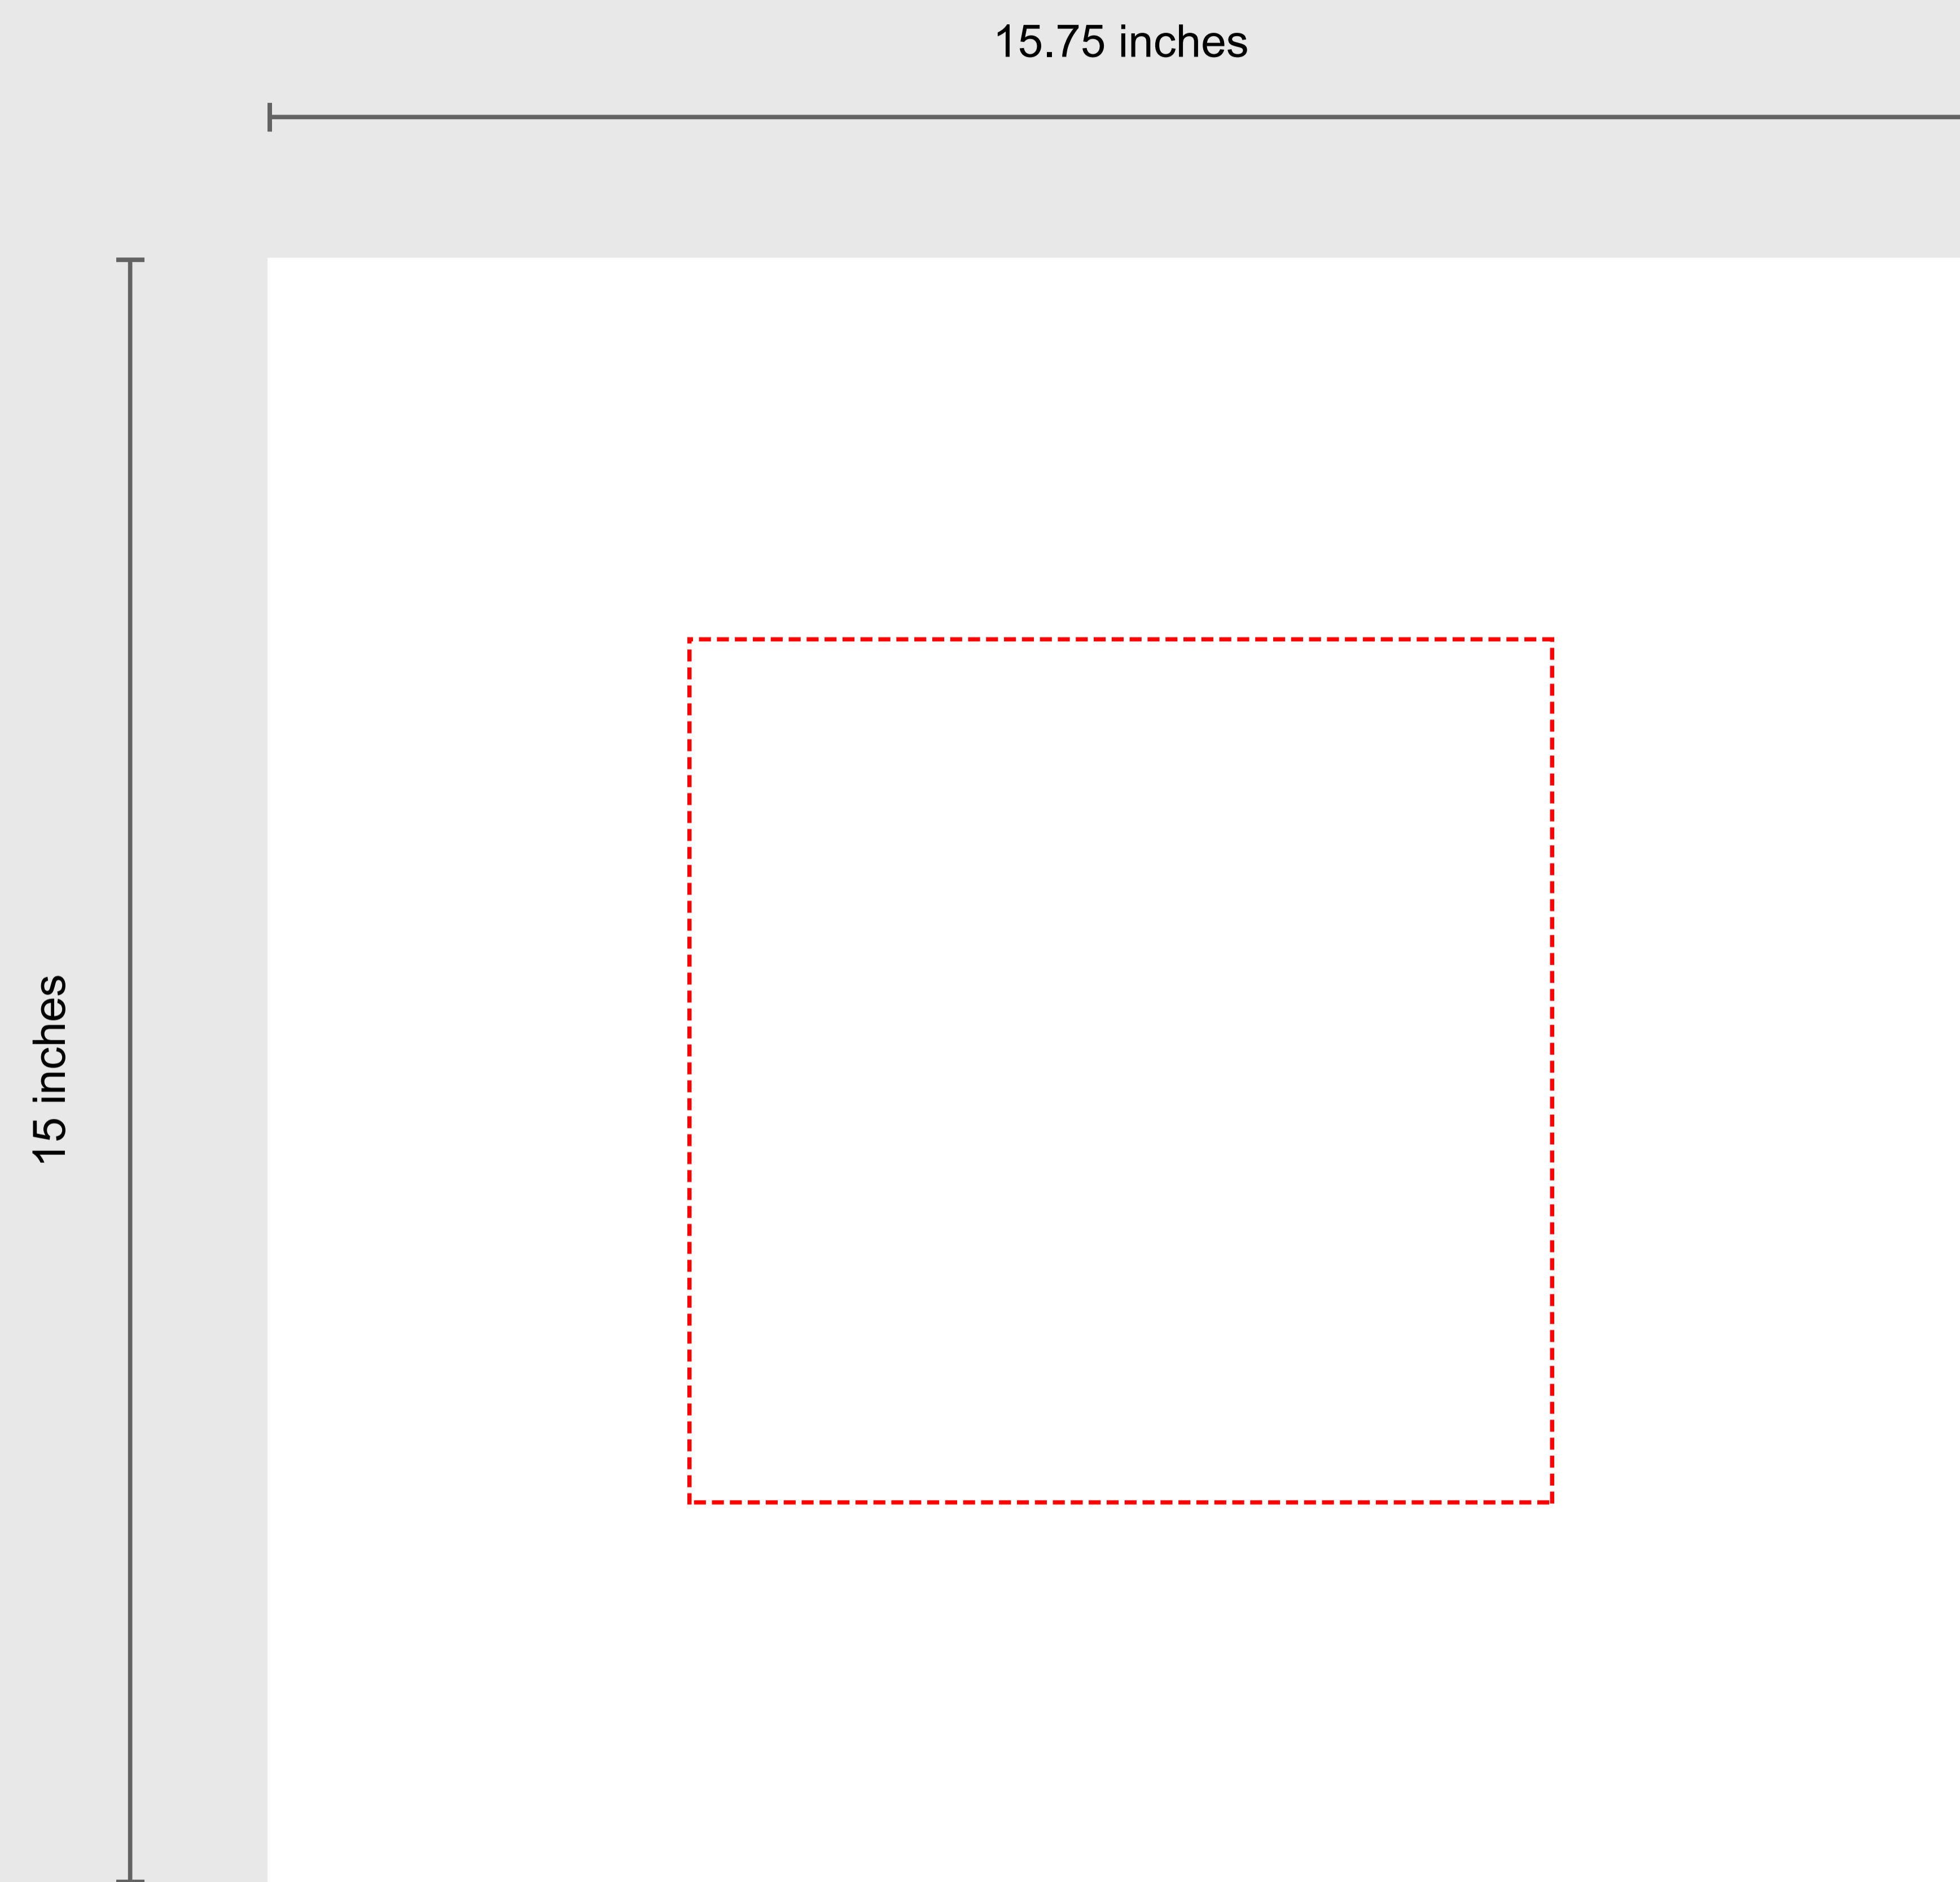

Custom Printed Zeus Non-Woven Tote Bags

Product Size: 15.75in W x 15in H

Maximum Imprint Area: 8in W x 8in H

Product Color:

Imprint Color:

Quantity:

Material: Non-Woven

Front

Back

Front

Back