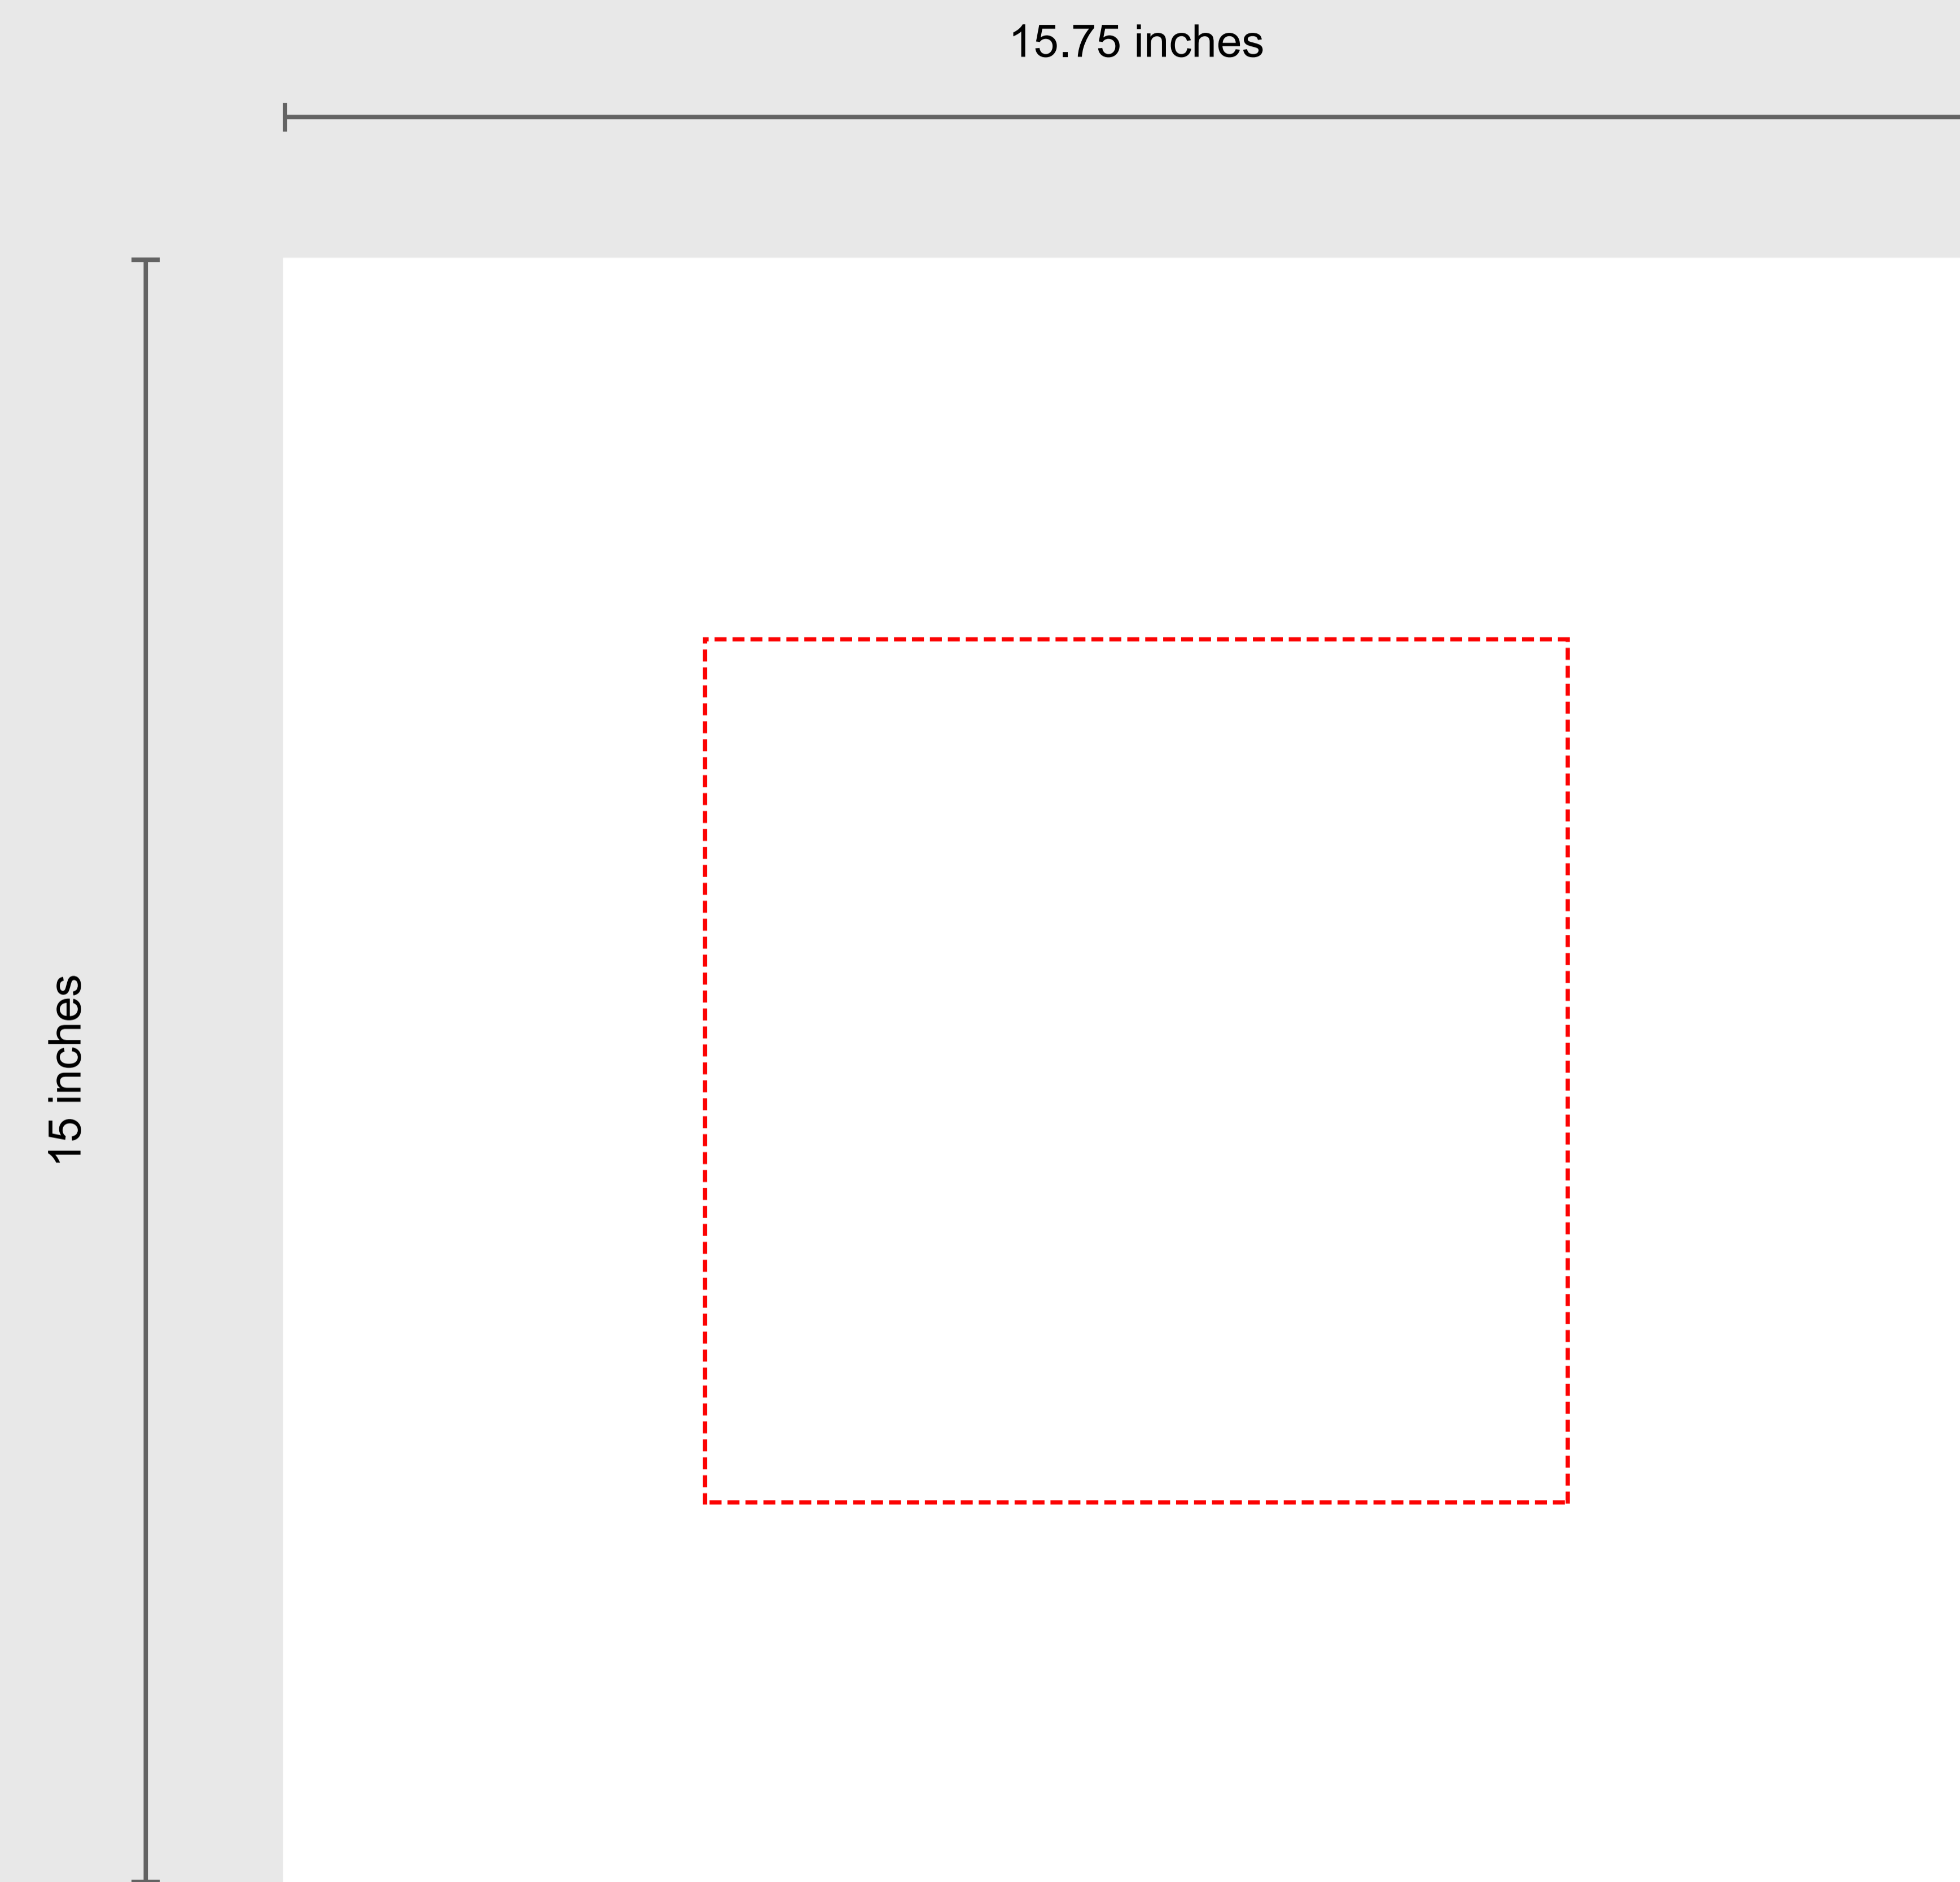

Custom Printed Zeus Non-Woven Tote Bags

Product Size: 15.75in W x 15in H

Maximum Imprint Area: 8in W x 8in H

Product Color:

Imprint Color:

Quantity:

Material: Non-Woven

Front

Back

Front

Back