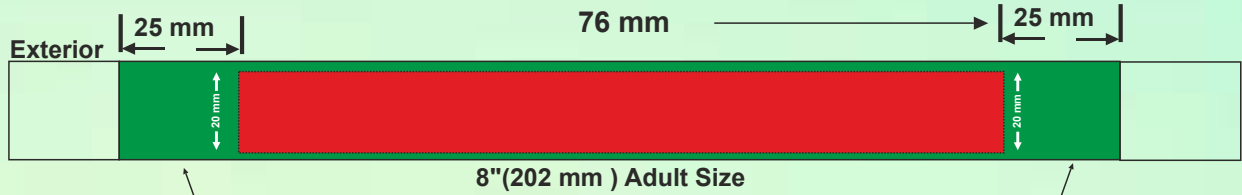

Wristband Keychain Printable Area

50 mm SPACE FOR ADDING METAL CLIP

Contain art to Red area only

Art outside black margin will not print

Available in multiple colors

Style(B)

Contain art to Green area only

Art outside black margin will not print